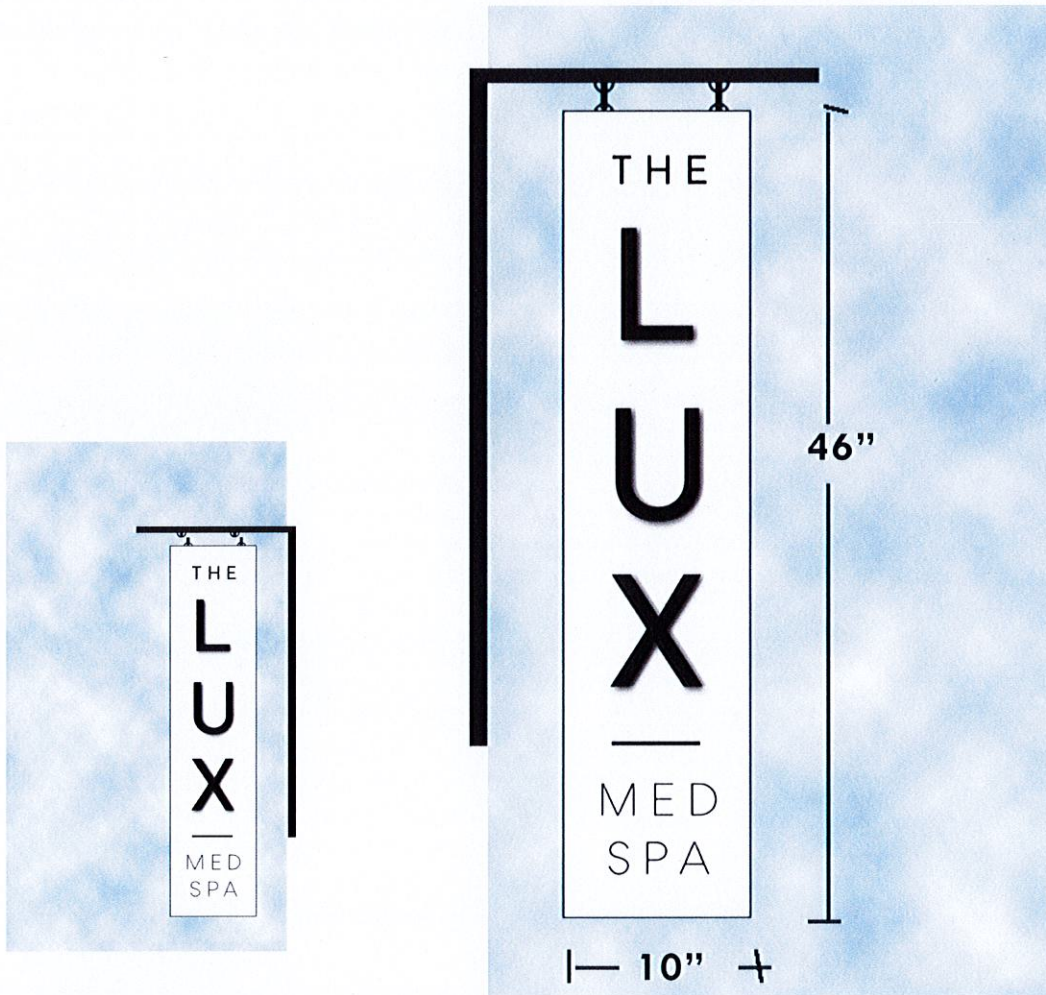

(3) New Sign Lights

Two sided Projection Sign

Cut out & raised Letters & Border

30"

**THE LUX**  
— MEDSPA

14'

**THE LUX**  
— MEDSPA

502 DIVISION STREET - NORTHFIELD, MN

Signage proposal  
by Bohnhoff Design  
612-968-5013

Two sided Projection Sign

**THE LUX**  
— MEDSPA

502 DIVISION STREET - NORTHFIELD, MN

Signage proposal  
by Bohnhoff Design  
612-968-5013