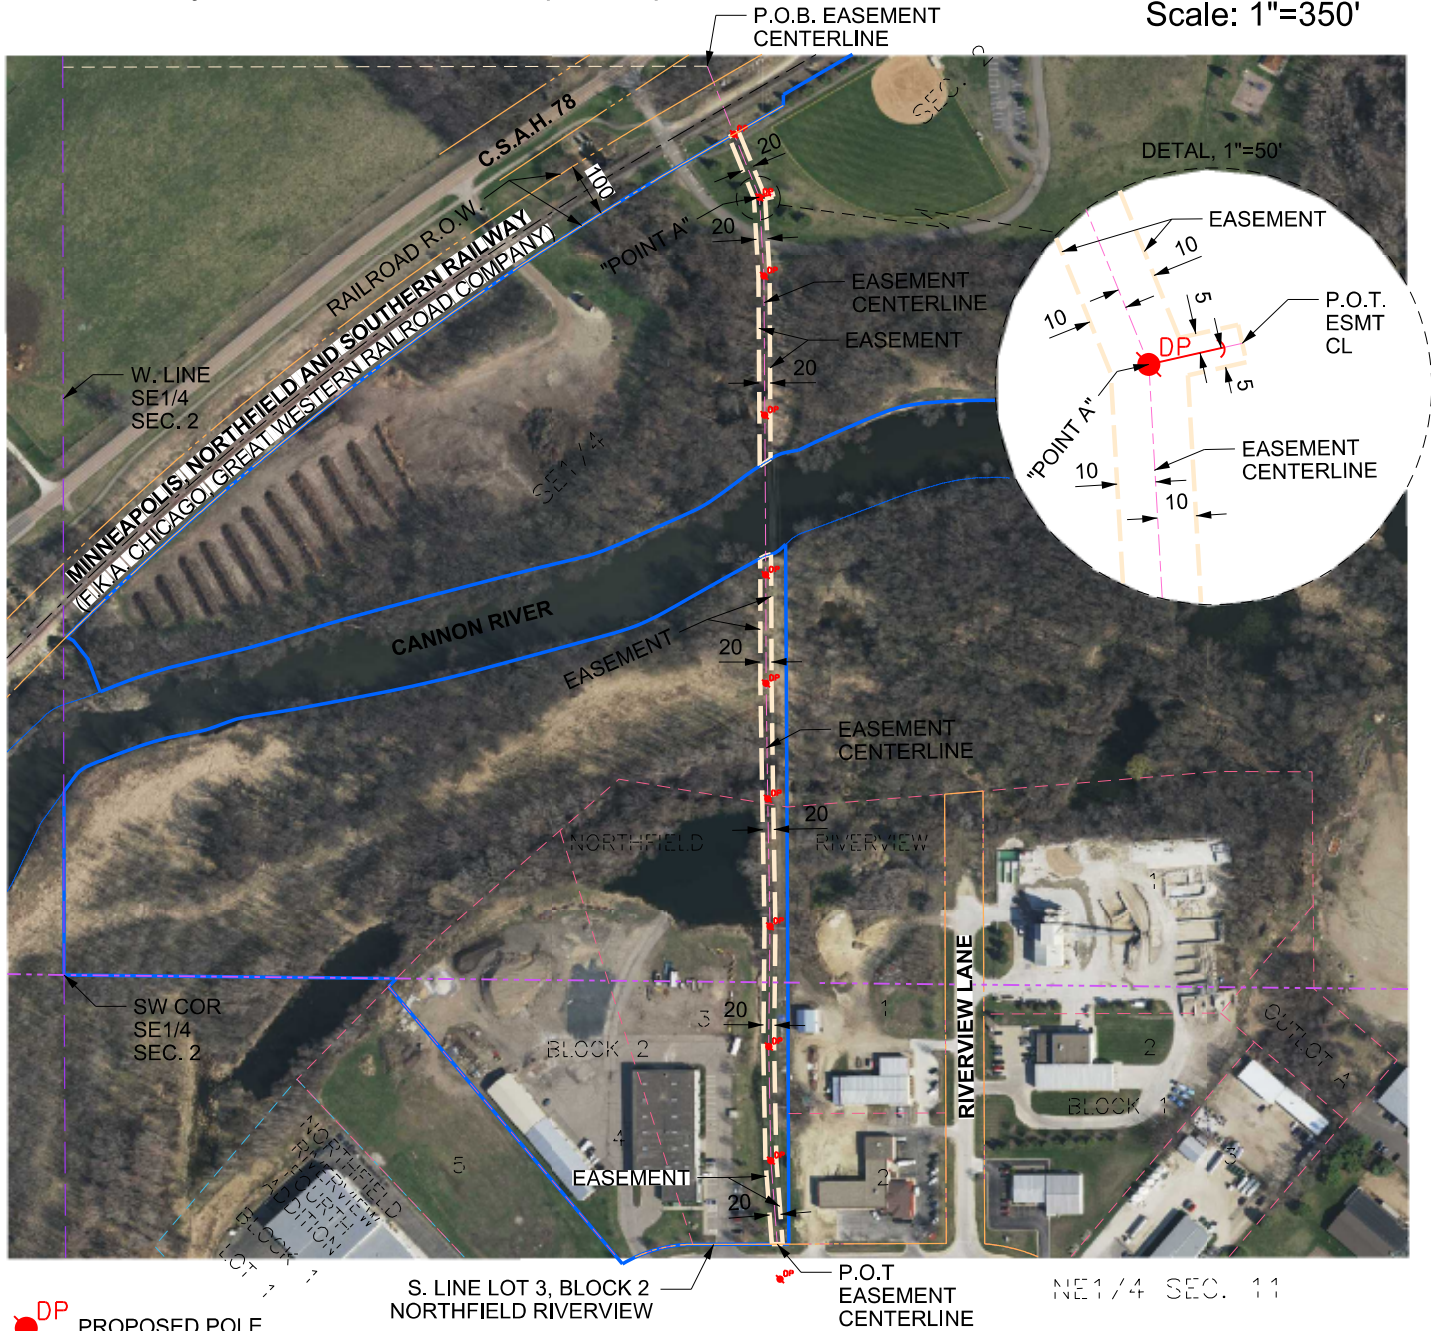

NORTHERN STATES POWER  
MINNESOTA

EXHIBIT A SHEET 1 OF 1 SHEETS

Scale: 1"=350'

Certificate of Survey

Location: City of Northfield, Rice County, Minnesota

Grantor: City of Northfield, A Municipal Corporation

2018-01-15 VIEW ONLY!

DISTRIBUTION  
PARCEL: CITY OF NORTHFIELD  
SEC. 2 & 11, T.111N., R.20W., 5TH P.M.  
CO.: RICE