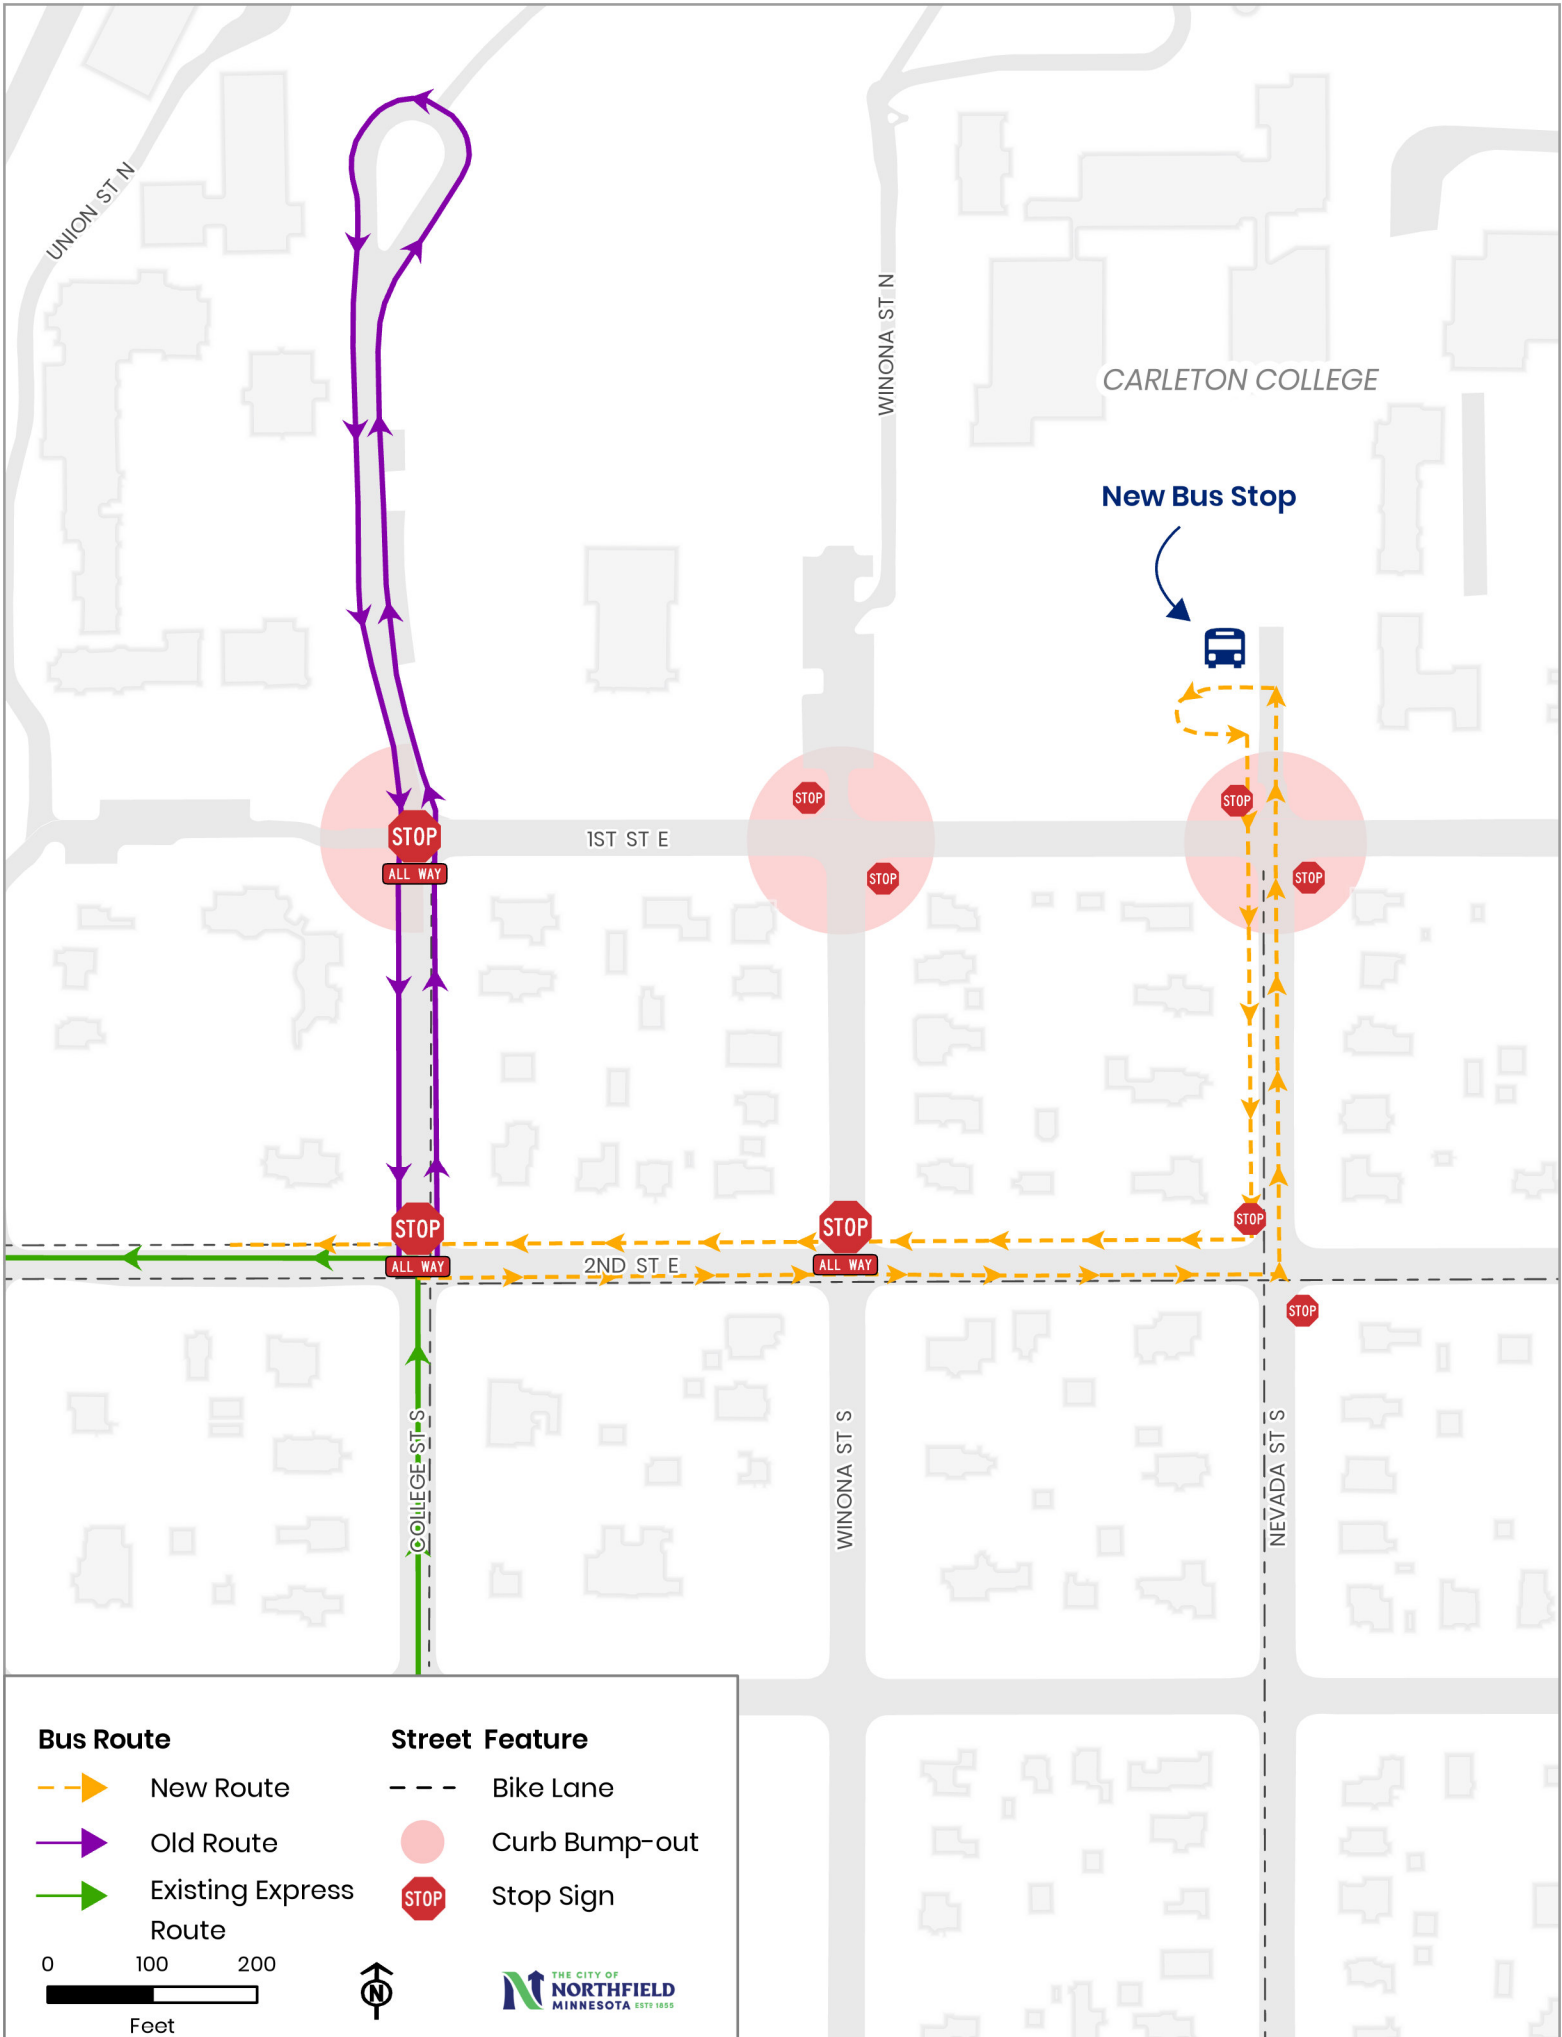

NEVADA ST S

STOP  
ALL WAY

STOP  
ALL WAY

STOP

STOP  
ALL WAY

STOP

STOP

STOP

WINGONA ST S

NEVADA ST S

MAPLE ST S

Family Fare

- ➔ Existing Blue Route
- ➔ Old Route
- ➔ New Proposed Route
- ➔ Old Proposed Route

**Bus Route**

-  New Route
-  Old Route
-  Existing Express Route

**Street Feature**

-  Bike Lane
-  Curb Bump-out
-  Stop Sign