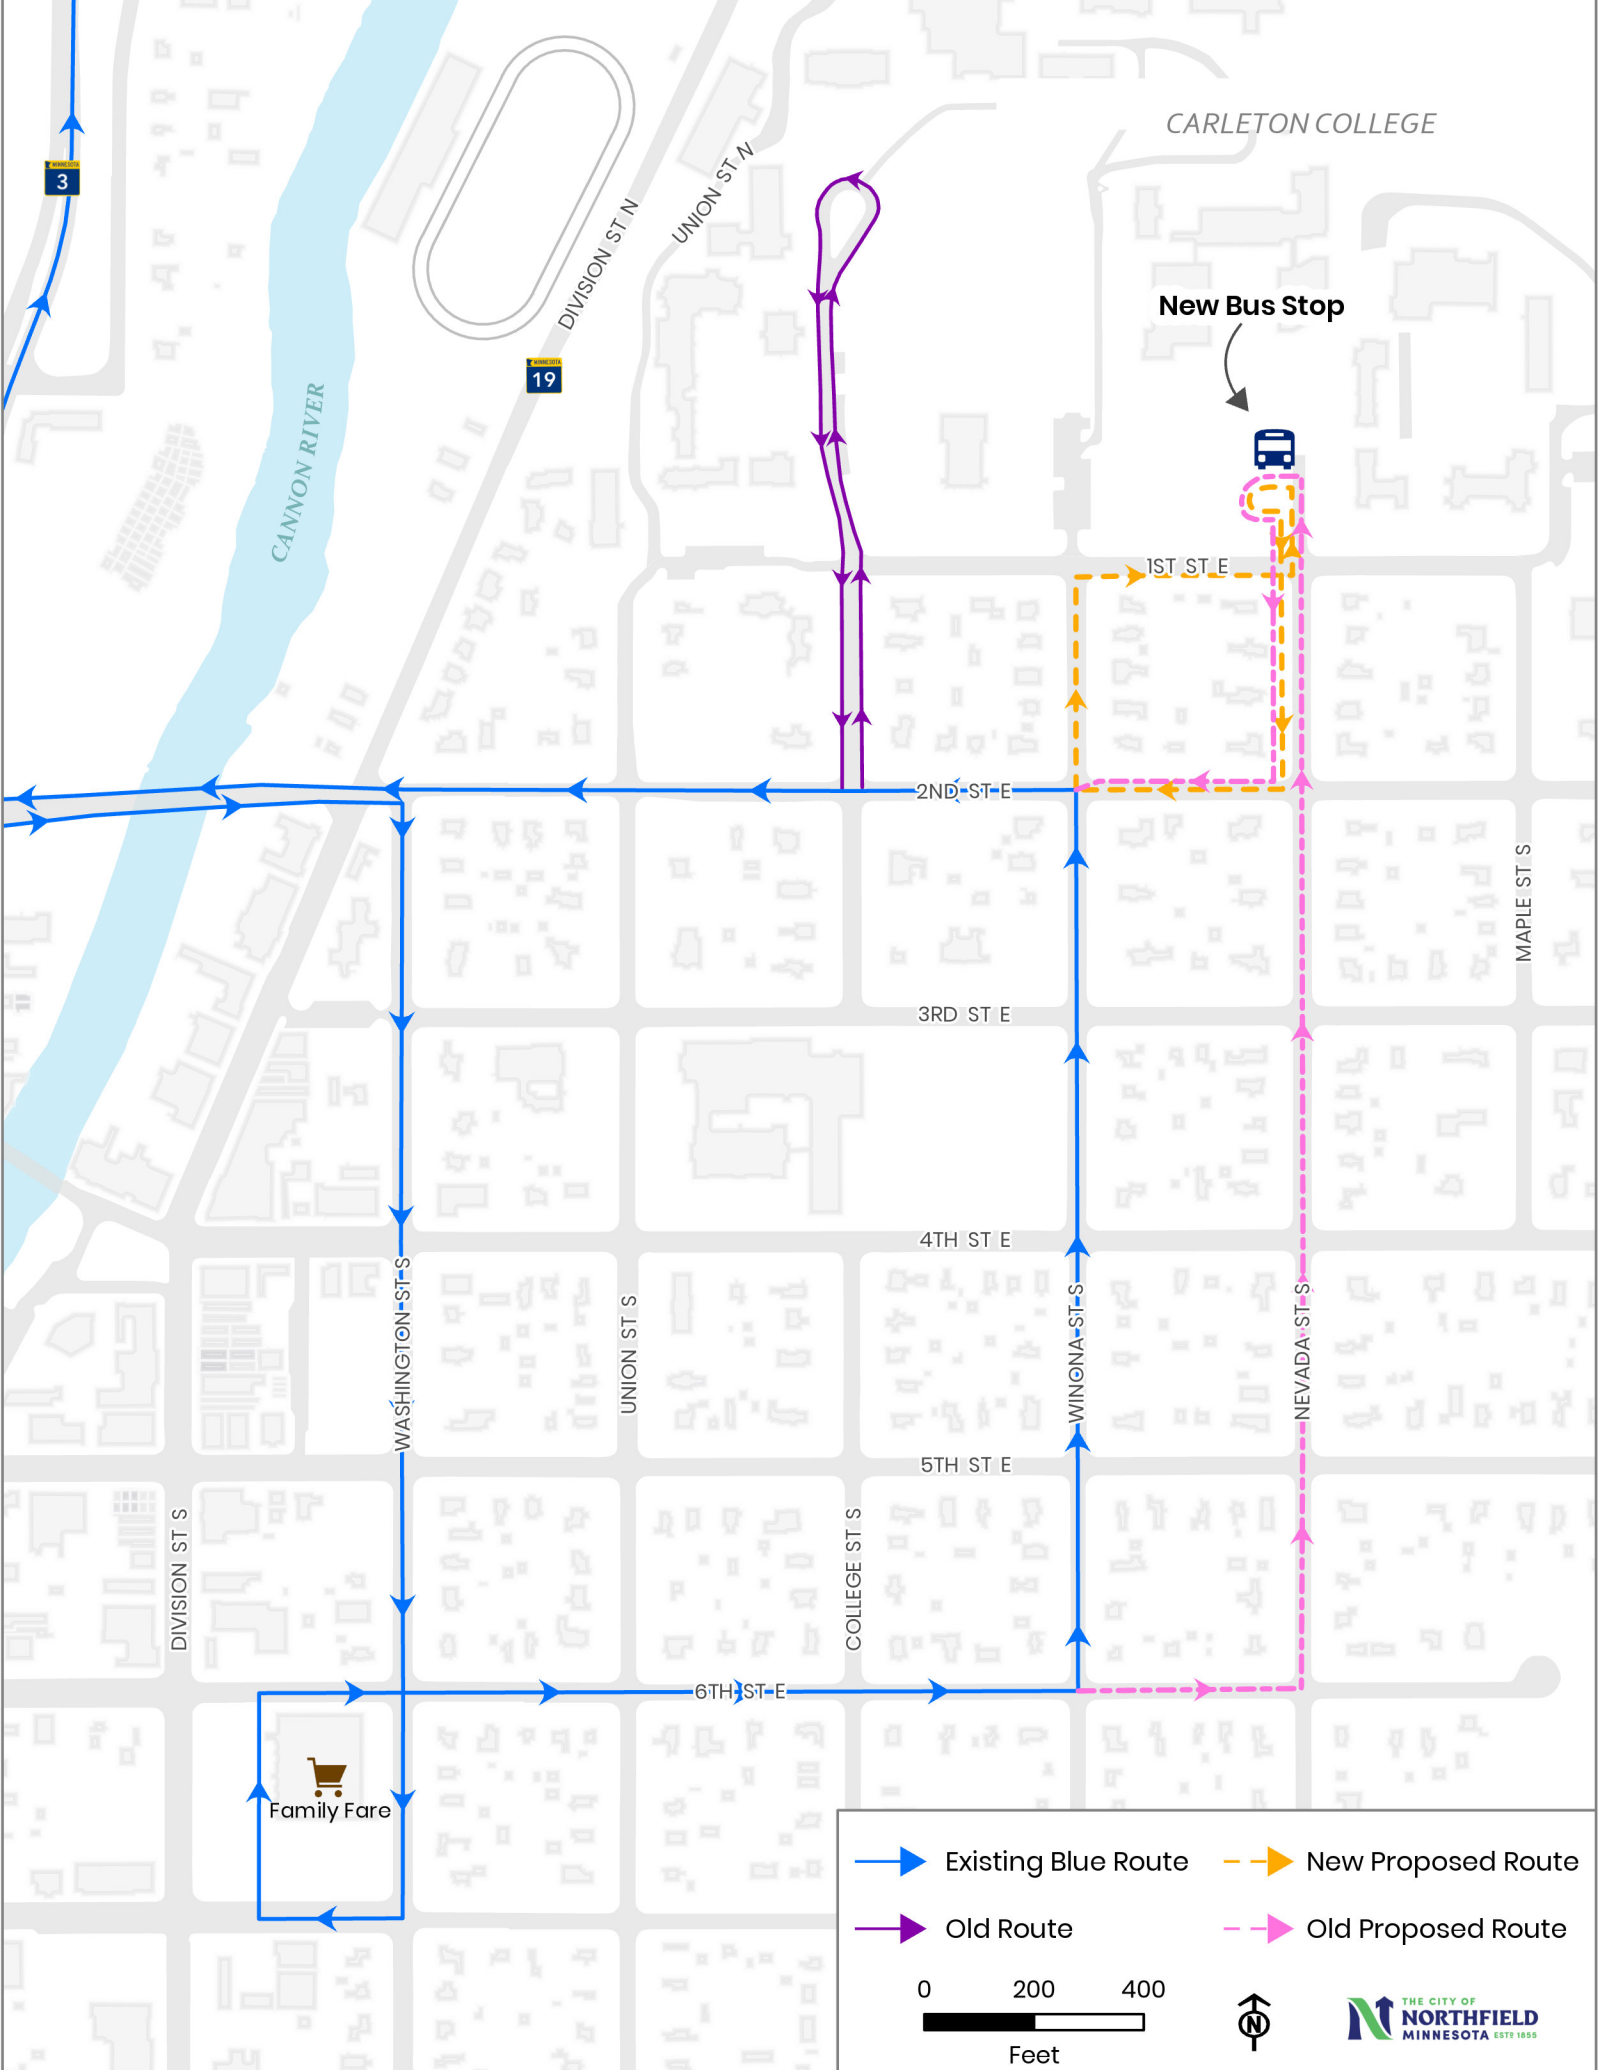

CARLETON COLLEGE

New Bus Stop

COLLEGE ST N

WINONA ST N

1ST ST E

2ND ST E

COLLEGE ST S

WINONA ST S

NEVADA ST S

STOP  
ALL WAY

STOP  
ALL WAY

STOP

STOP  
ALL WAY

STOP

STOP

STOP

CARLETON COLLEGE

New Bus Stop

CANNON RIVER

3

19

DIVISION ST N

UNION ST N

1ST ST E

WINGONA ST S

NEVADA ST S

MAPLE ST S

Family Fare

- ➔ Existing Blue Route
- ➔ Old Route
- ➔ New Proposed Route
- ➔ Old Proposed Route

**Bus Route**

-  New Route
-  Old Route
-  Existing Express Route

**Street Feature**