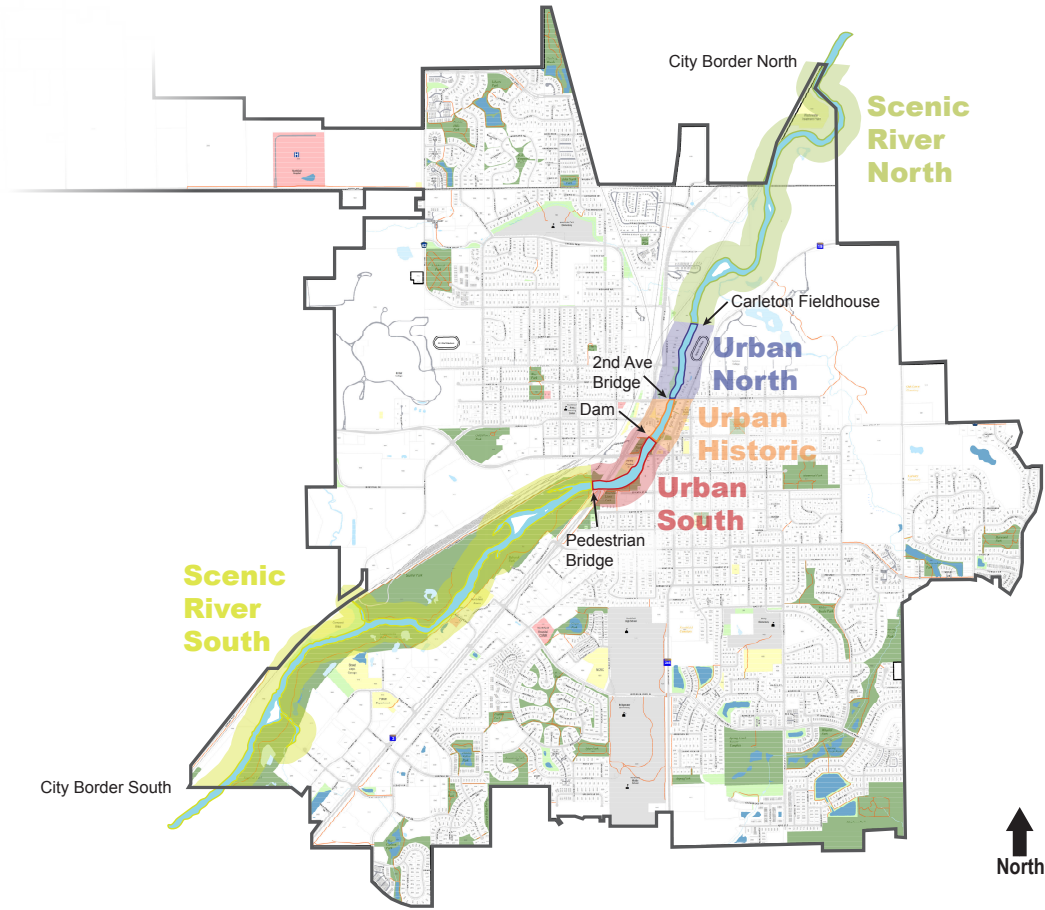

This map was produced in June 2019 for the Northfield Cannon Riverfront Enhancement Advisory Committee (REAC) as was used to help committee members brainstorm other improvements that had not already been suggested.

NORTHFIELD'S CANNON RIVER REGIONAL PARK EXPERIENCE

Northfield River Districts Actions & Gaps | Urban Historic

Map Introduction

Adopted Actions are gathered from 22 documents created for the city between 1994 and 2019.