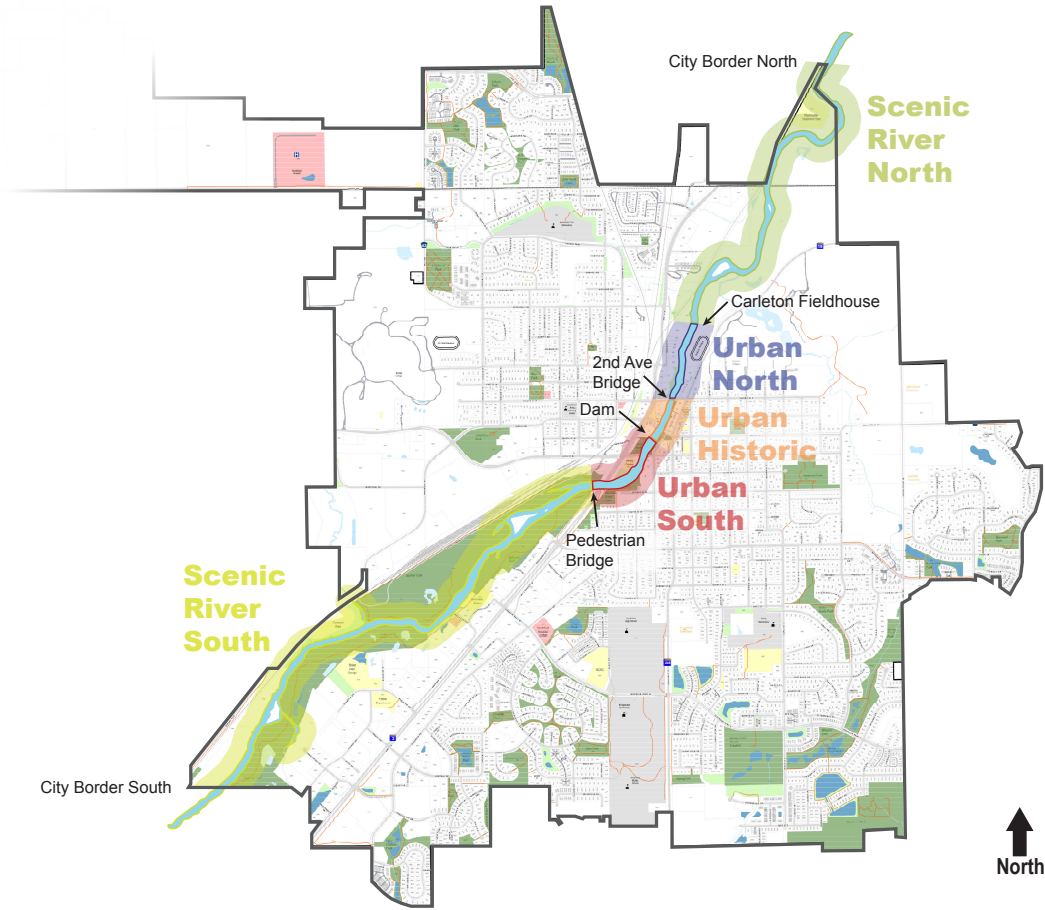

This map was produced in June 2019 for the Northfield Cannon Riverfront Enhancement Advisory Committee (REAC) as was used to help committee members brainstorm other improvements that had not already been suggested.

NORTHFIELD'S CANNON RIVER REGIONAL PARK EXPERIENCE

Northfield River Districts Actions & Gaps | Urban North

Map Introduction

Adopted Actions are gathered from 22 documents created for the city between 1994 and 2019.