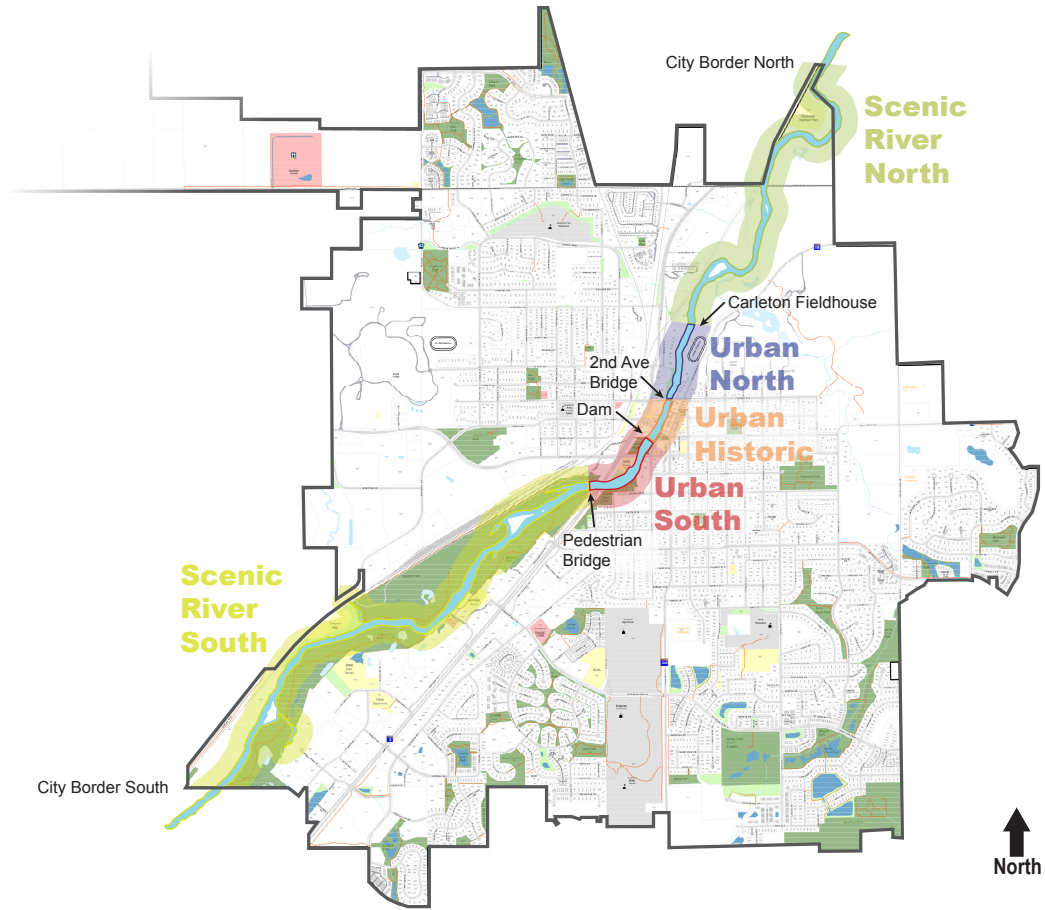

This map was produced in June 2019 for the Northfield Cannon Riverfront Enhancement Advisory Committee (REAC) as was used to help committee members brainstorm other improvements that had not already been suggested.

NORTHFIELD'S CANNON RIVER REGIONAL PARK EXPERIENCE

Northfield River Districts Actions & Gaps | **Urban South**

Map Introduction

Adopted Actions are gathered from 22 documents created for the city between 1994 and 2019.