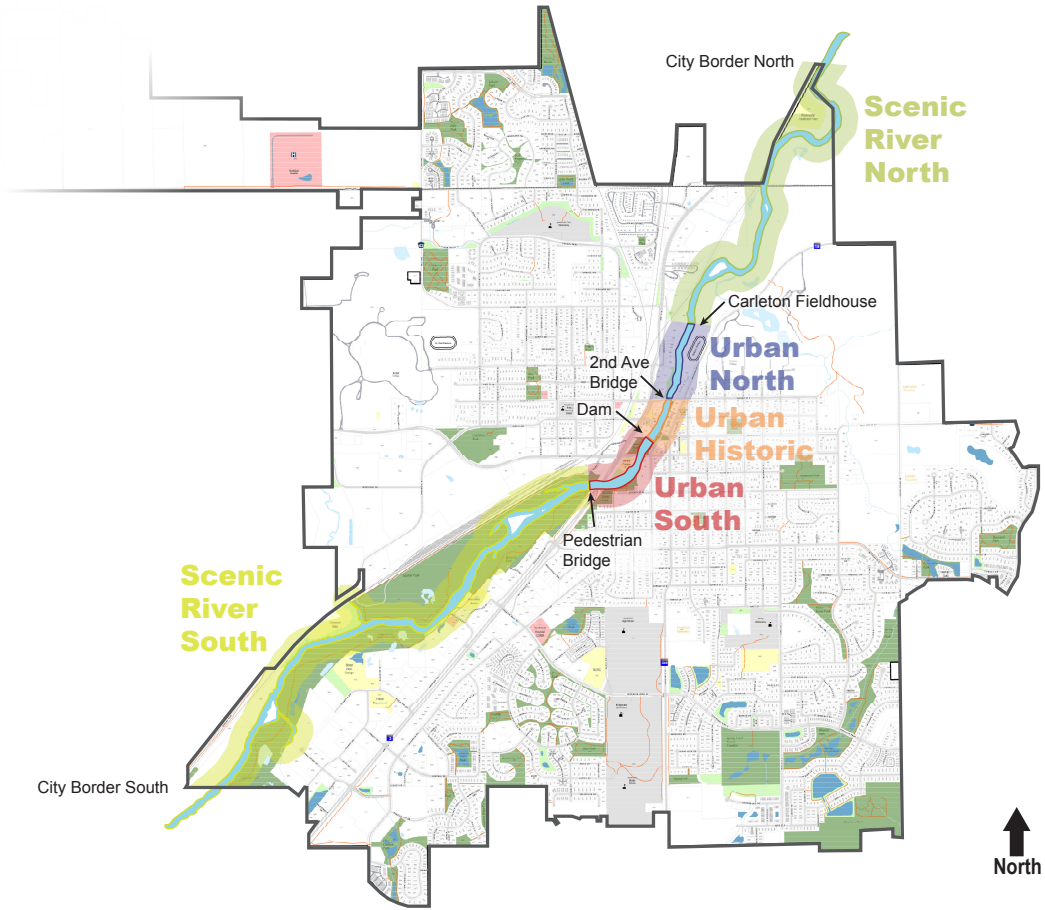

NORTHFIELD'S CANNON RIVER REGIONAL PARK EXPERIENCE

Northfield River Districts Actions & Gaps | Scenic River North

Map Introduction

Adopted Actions are gathered from 22 documents created for the city between 1994 and 2019.

This map was produced in June 2019 for the Northfield Cannon Riverfront Enhancement Advisory Committee (REAC) as was used to help committee members brainstorm other improvements that had not already been suggested.