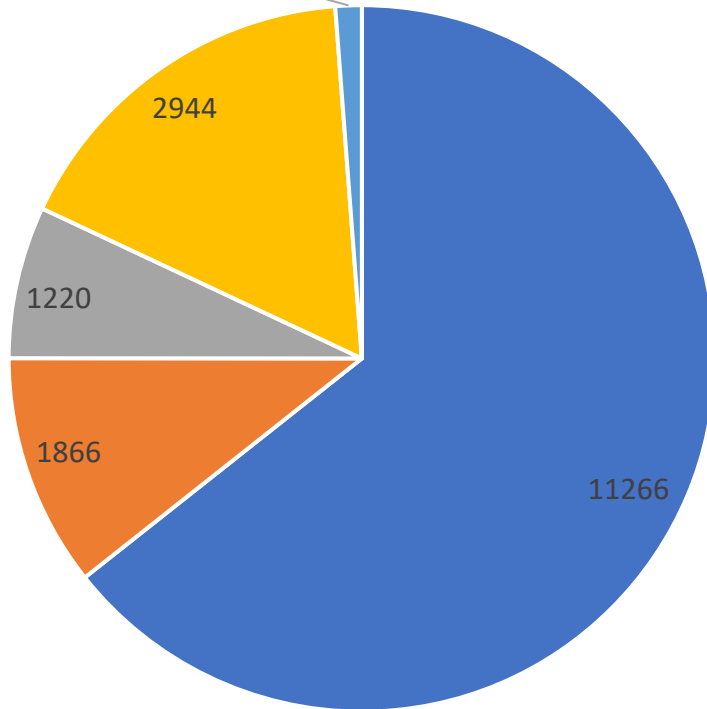

Library Statistical Summary May 2026

Library Circulation	21,624	Total Library Cards	17,492		
E-checkouts	4,676	New Registrations	114		
Oasis Circulation	68	# of Borrowers Using Collection	2,642		
Bookmobile Circulation	405	Documents Notarized	21		
Total Circulation	26,773	Passports Executed	73		
		Home Delivery	68		
2026 Year to Date	139,173	Pick Up Locker	27		
2025 Year to Date	112,206				
% Change 26 to 25	19.40%			# of PR	Atdnce
				NPL	NPL
				Oasis	Oasis
Yr to Date Door Count 2026	84,601	Childrens	3	15	
Yr to date Door Count 2025	83,799	Adult	36	357	
% Change 2026-2025	1.0%	Teen	7	64	
		Children Outreach	4	282	
ILL to NPL	n/a	Non-library	6	24	
ILL from NPL	n/a	Outreach	15	1914	
		Passive	4	800	
	NPL	Oasis	BKM	Ancestry	297
Hours Open	257	268	33	Her.Quest	162
Self Check	9,371	30	n/a	Lnk Lrn	201
Wireless	12,871	1010	n/a	Libby	4,246
Internet Use	674	62	n/a	LibGuides	8,996
Requests Placed	4,084	2	16	Novelist	74
# of Items Added	n/a	n/a	n/a	Trspt Lng	17
# of Items Withdrawn	n/a	n/a	n/a	NY Times	5298
Door Count	14,291	2,455	851	Crtv Bug	13
				Kanopy	430
				Total	19,734

211 Library Cards by Age Level May 2026

■ Adult ■ YA ■ J Children ■ CS College ■ HD Home Delivery ■ Other