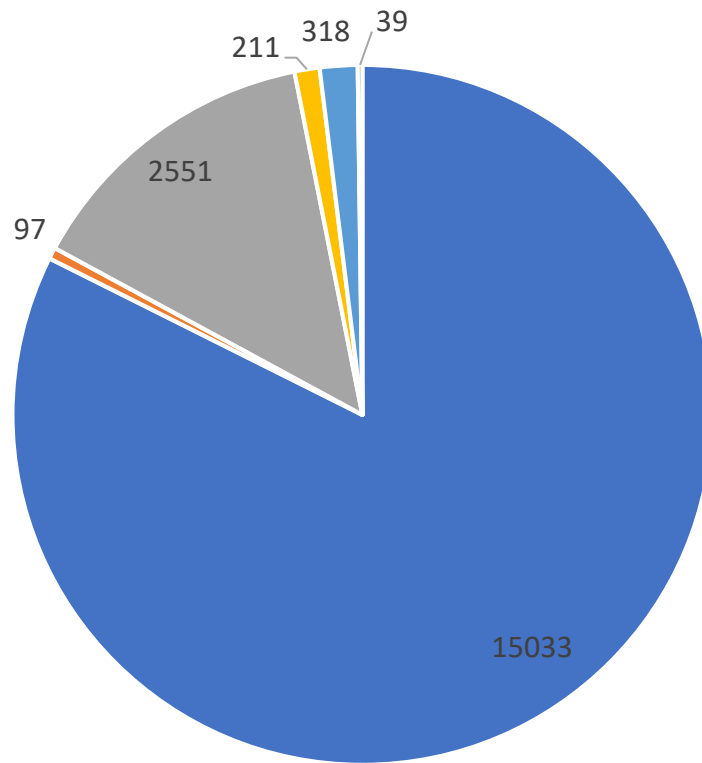

Library Statistical Summary April 2024

Library Circulation	17,931	Total Library Cards	14,711				
E-checkouts	4,477	New Registrations	163				
Oasis Circulation	62	# of Borrowers Using Collection	2,067				
Bookmobile Circulation	116	Documents Notarized	26				
Total Circulation	22,586	Passports Executed	95				
		Home Delivery	80				
2024 Year to Date	90,802	Pick Up Locker	25				
2023 Year to Date	90,870						
% Change 23 to 24	(-.075)%						
				# of PR	Atdnce		
				NPL	NPL		
				Oasis	Oasis		
Yr to Date Door Count 2024	51,977	Childrens	24	223			
Yr to date Door Count 2023	49,636	Adult	30	368			
% Change 2023-2024	4.50%	Teen	4	26			
		Children Outreach	3	58	2		
		Non-library	13	96	100		
ILL to NPL		Outreach	11	767	1		
ILL from NPL		Passive	2	105	12		
	NPL	Oasis	BKM	Ancestry	2,239	Tbl Books	7
Hours Open	245	251	20	Her.Quest	149	Novelist	277
Self Check	11,387	93	0	Hoopla	557	Trspt Lng	32
Wireless	11,616		0	Libby	3,653	NY Times	
Internet Use	751	40	0	LibGuides	9,587	Crtv Bug	34
Requests Placed	4,846	0	10	Lnk Lrn	U/A	Kanopy	260
# of Items Added	624	9	5			Total	40,445
# of Items Withdrawn	107	0	3				
Door Count	12,957	2,569	542				

Circulation by Borrower Level April 2024

■ Adult ■ YA ■ J Children ■ CS College ■ HD Home Delivery ■ Other

Circulation by Collection April 2024

- Adult Fic- Print ■ Adult NF- Print ■ YA-Print ■ Juv-Print
- BCD ■ Music CD ■ DVD ■ Video Game
- STEAM/Eqpmt ■ Board Games ■ Magazines ■ Vinyl