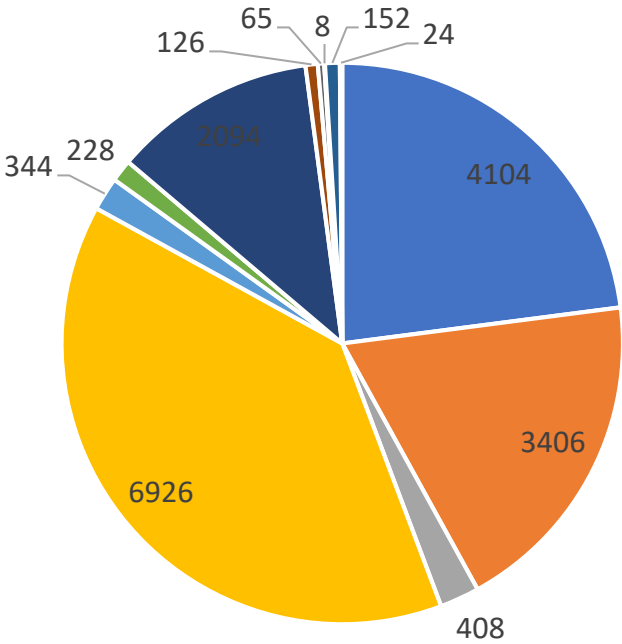

Circulation by Collection April 2024

- Adult Fic- Print   ■ Adult NF- Print   ■ YA-Print   ■ Juv-Print
- BCD   ■ Music CD   ■ DVD   ■ Video Game
- STEAM/Eqpmt   ■ Board Games   ■ Magazines   ■ Vinyl