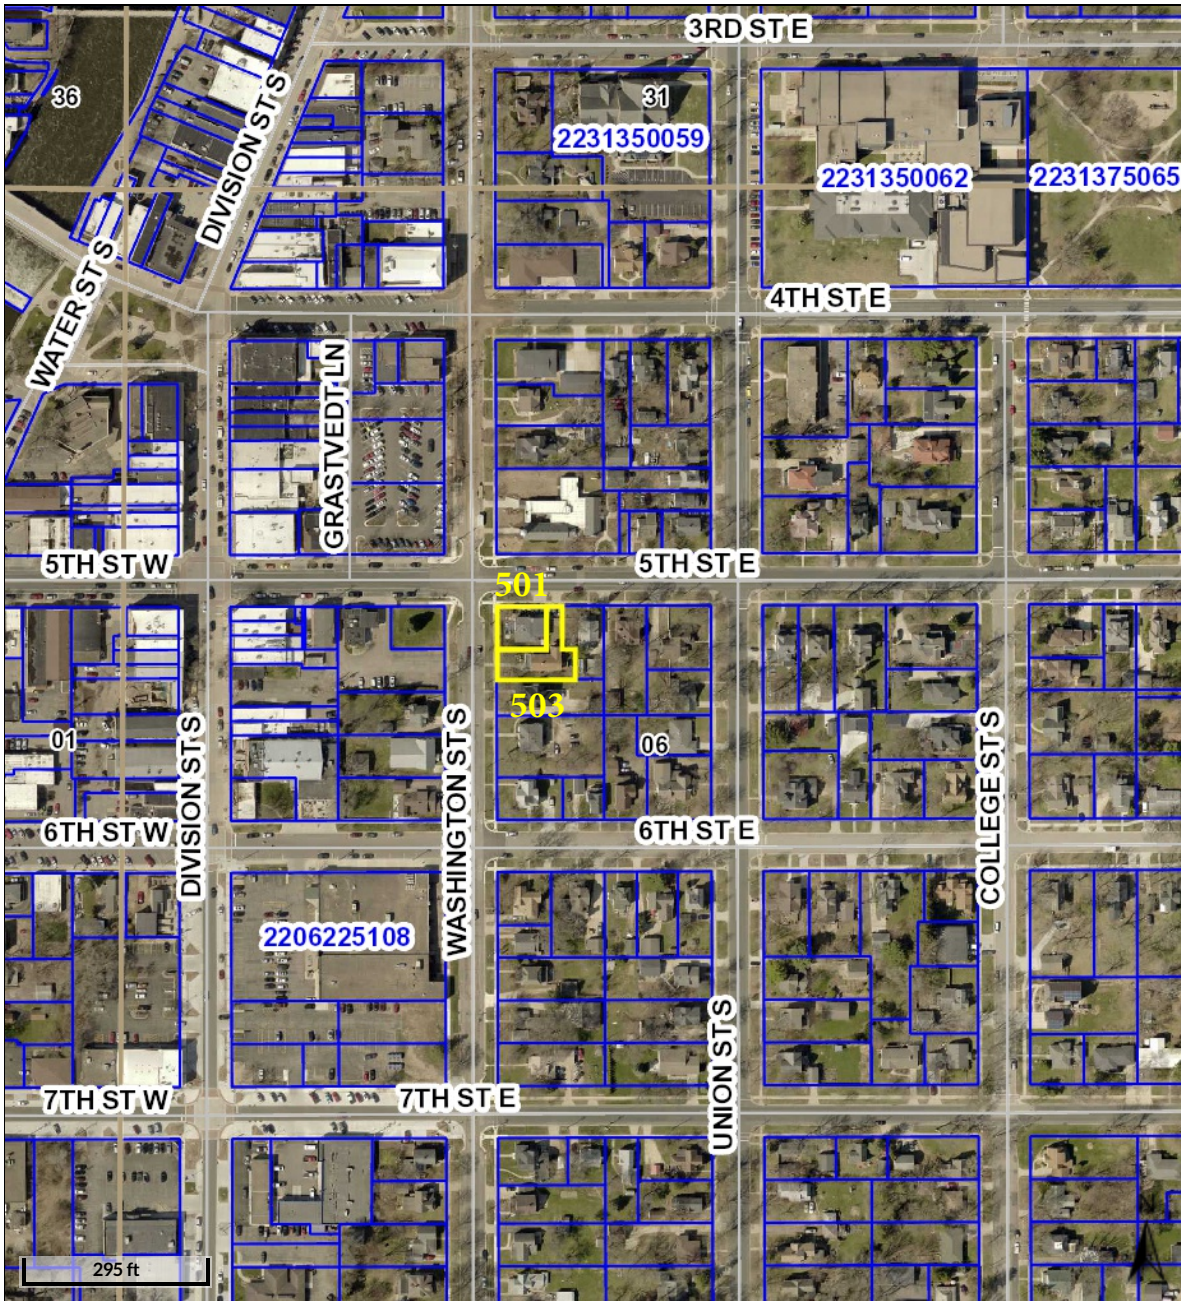

Minor Subdivision - Lot Consolidation

Created by: Mikayla Schmidt, City Planner

501 & 503 Washington St. S.

Overview

Legend

-  Townships
-  Sections
-  Parcels
- Main Roads**
- CITY
- CR
- CSAH
- INT
- OUTSIDE
- OUTSIDE/SAH
- PLAT
- PR
- RAMP
- RAMP/CSAH
- ST HWY
- TA
- TWP
- US HWY
- Roads
- Road Numbers

The parcels are the base parcels in Rice County.

Disclaimer: The information in this web site represents current data from a working file which is updated continuously. Information is believed reliable, but its accuracy cannot be guaranteed.