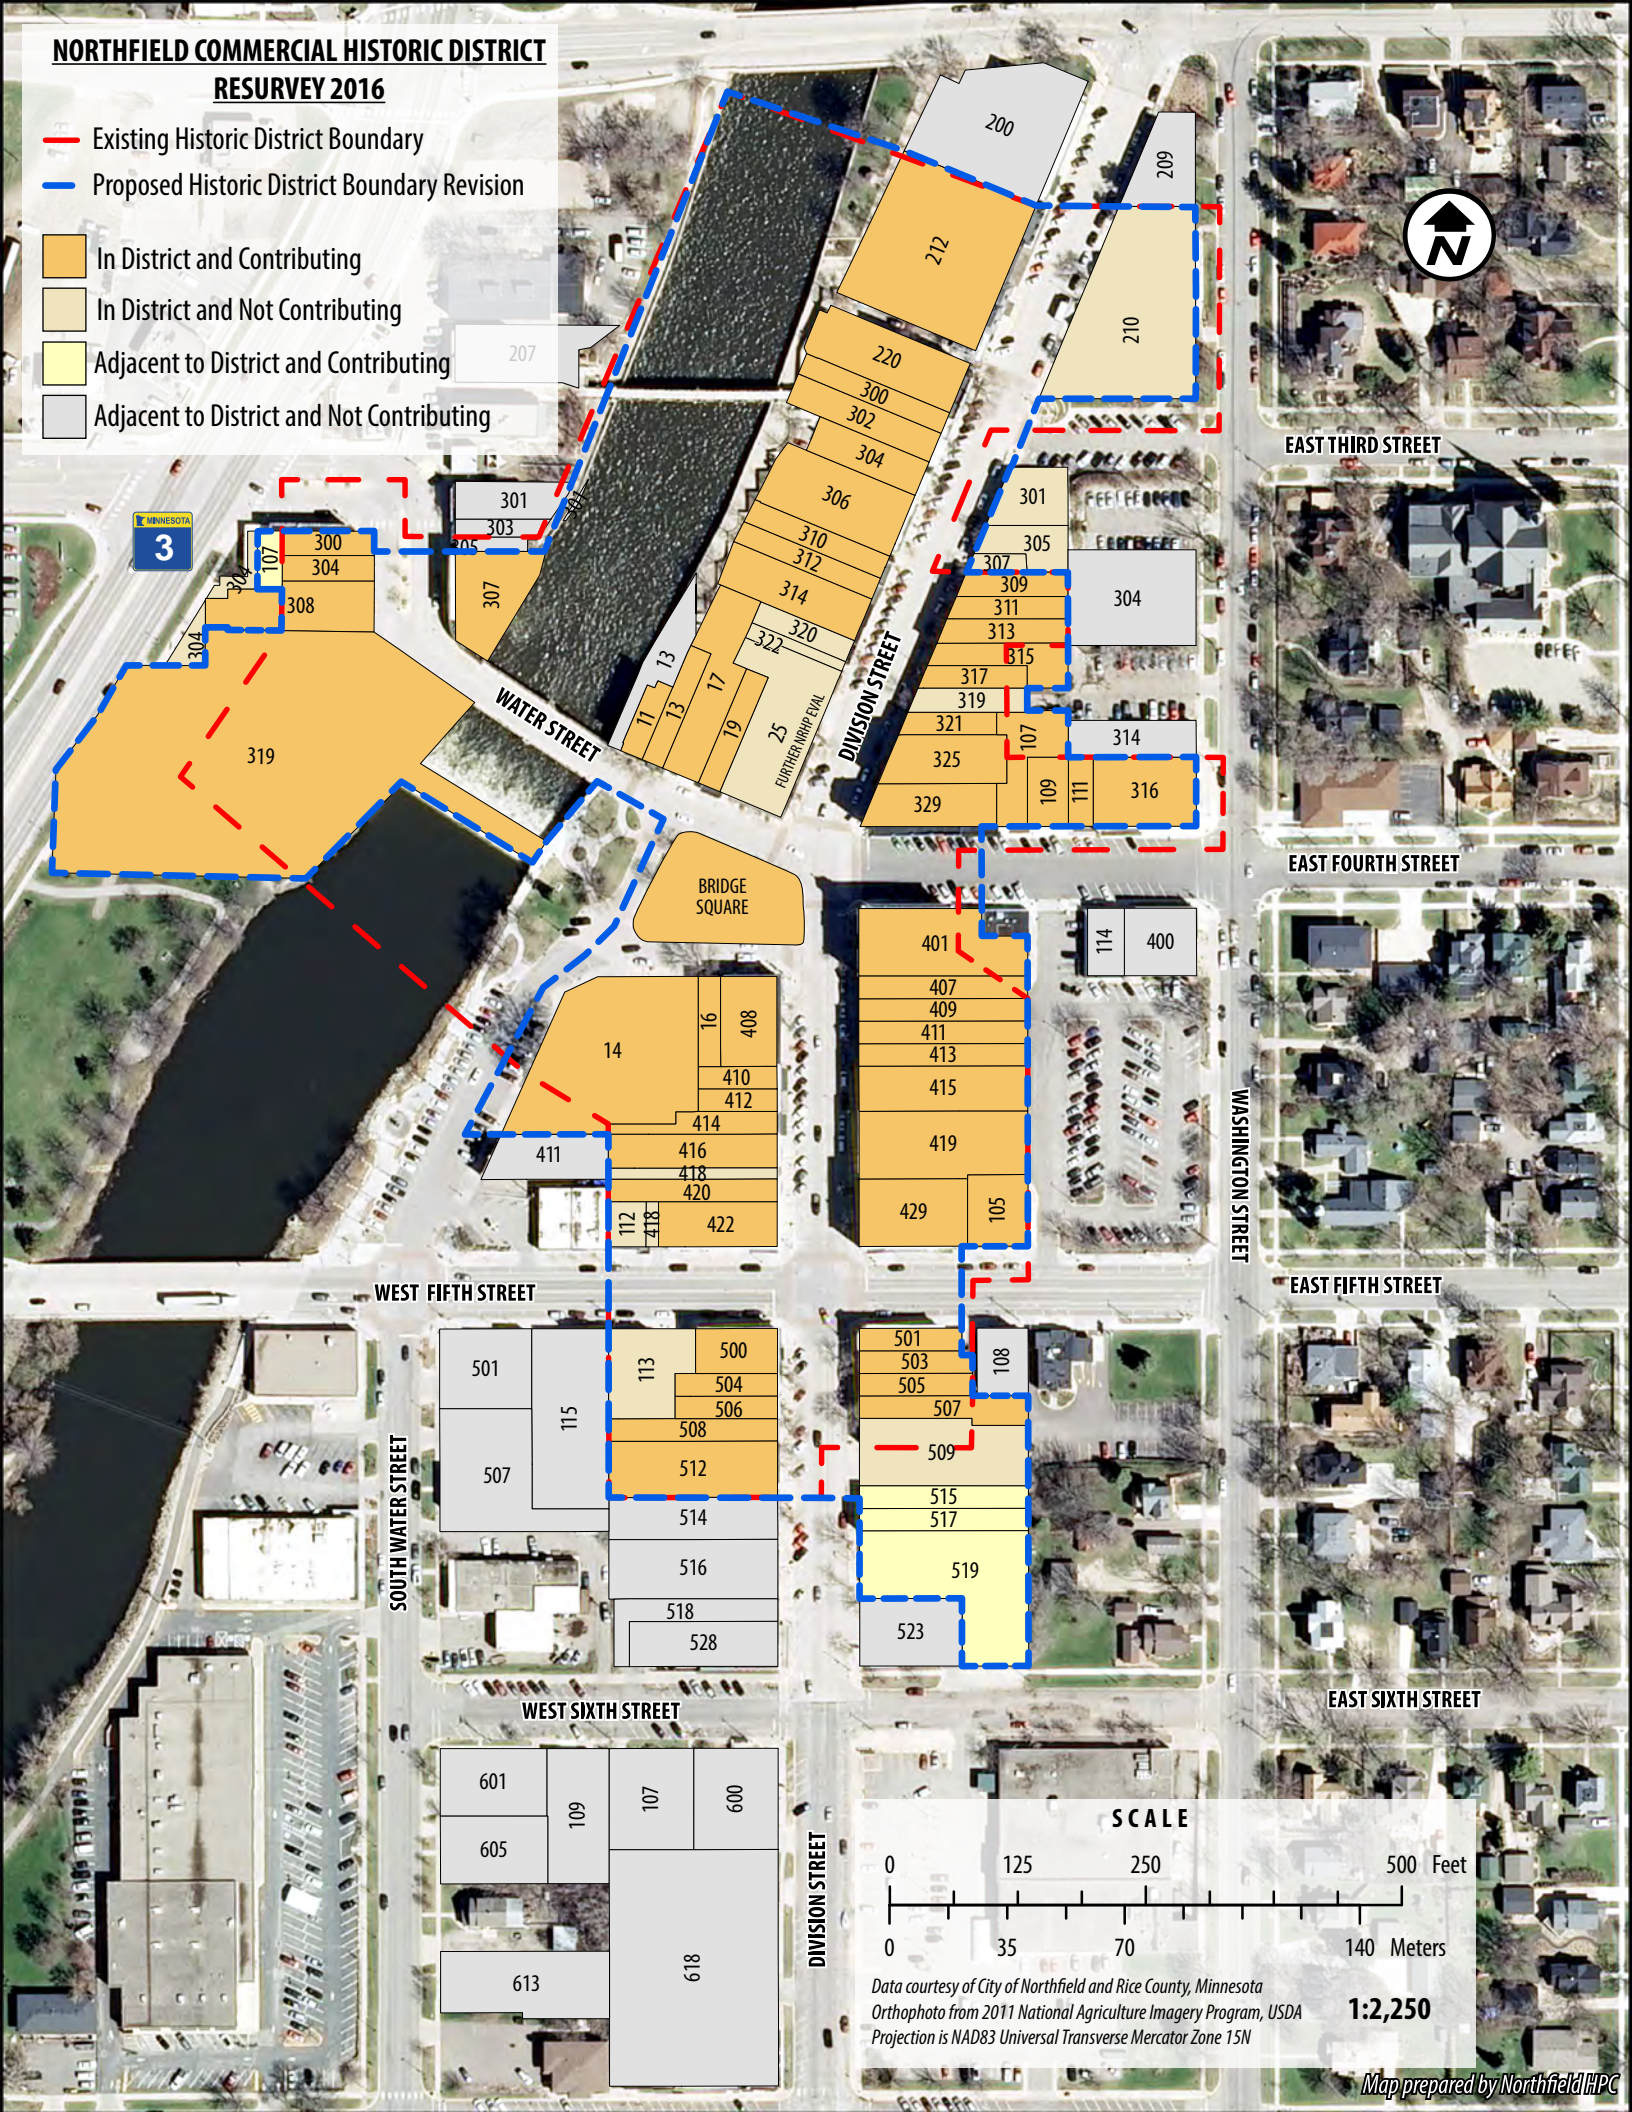

NORTHFIELD COMMERCIAL HISTORIC DISTRICT

RESURVEY 2016

- Existing Historic District Boundary
- Proposed Historic District Boundary Revision
- In District and Contributing
- In District and Not Contributing
- Adjacent to District and Contributing
- Adjacent to District and Not Contributing

EAST THIRD STREET

EAST FOURTH STREET

EAST FIFTH STREET

EAST SIXTH STREET

WEST FIFTH STREET

WEST SIXTH STREET

SOUTH WATER STREET

DIVISION STREET

WASHINGTON STREET

WATER STREET

DIVISION STREET

BRIDGE SQUARE

FURTHER WITHIN EASILY

SCALE

Data courtesy of City of Northfield and Rice County, Minnesota
Orthophoto from 2011 National Agriculture Imagery Program, USDA
Projection is NAD83 Universal Transverse Mercator Zone 15N

1:2,250