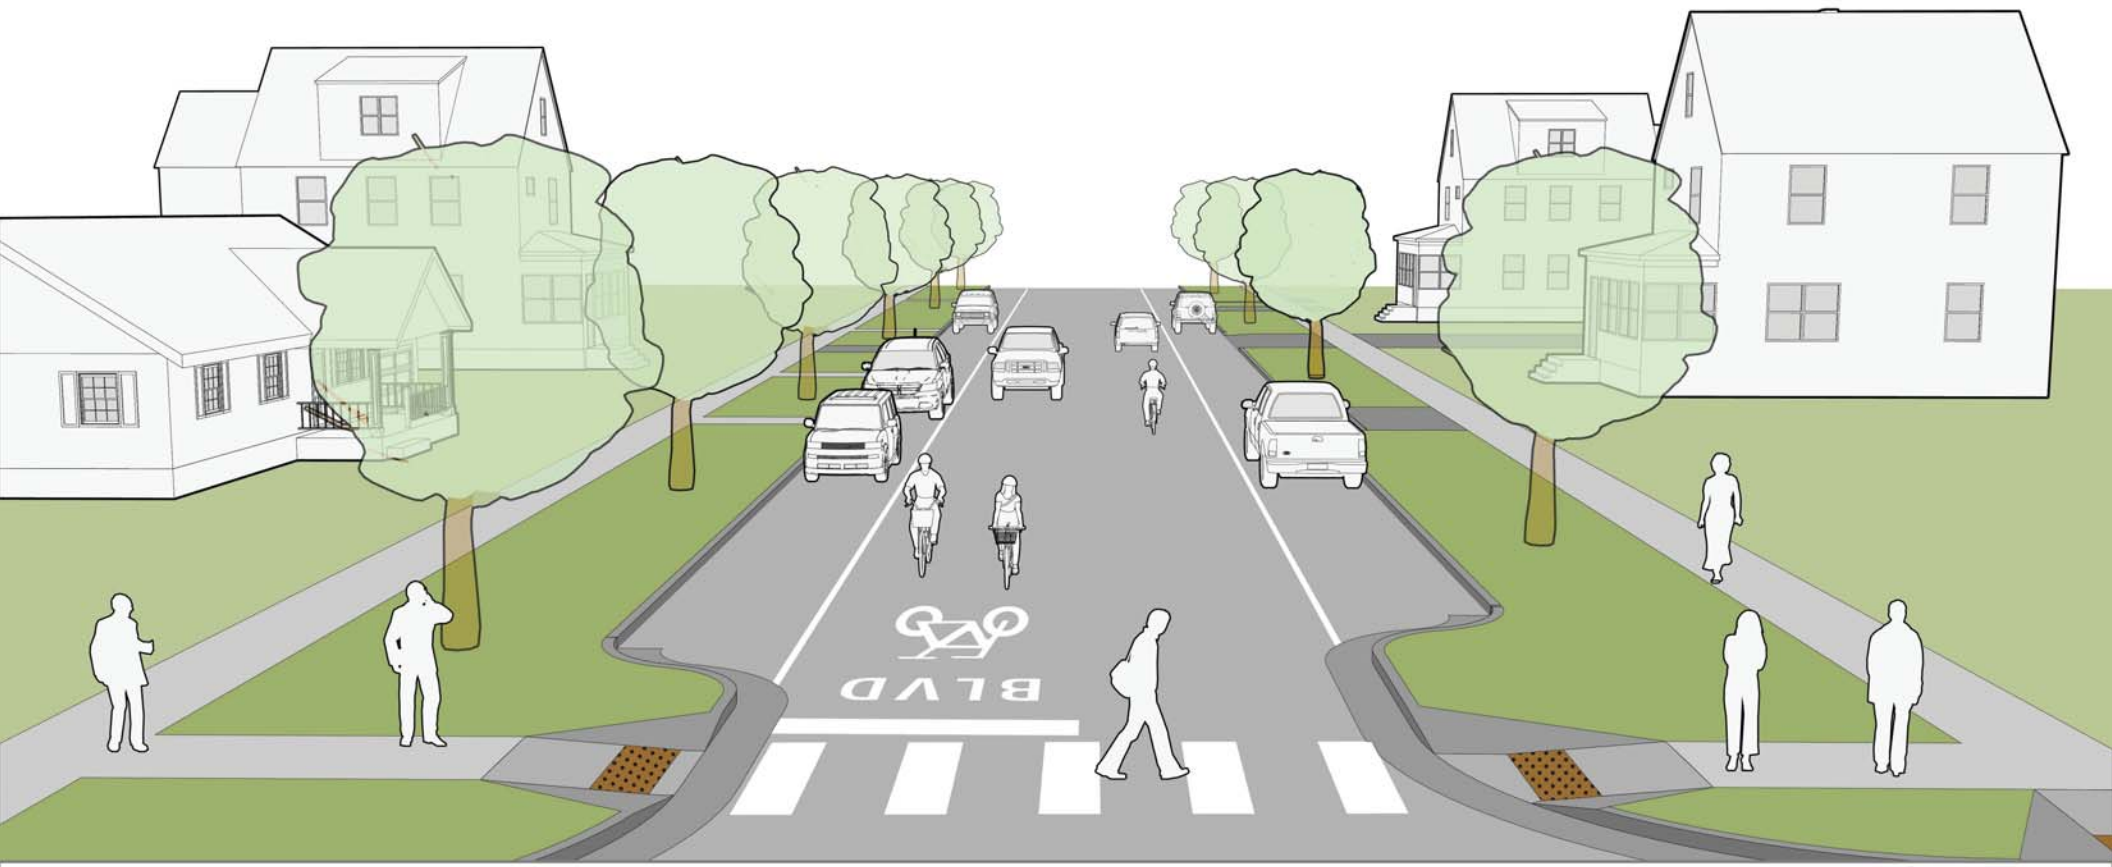

**PRELIMINARY**

THIS GRAPHIC REPRESENTS A CONCEPTUAL RENDERING. FINAL DETAILS INCLUDING DRIVEWAY RELOCATION / CONSOLIDATION, STREETSCAPING / LANDSCAPING, CROSS-ACCESS, SIDEWALKS, PARKING AND LANEAGE MODIFICATIONS WILL BE DETERMINED DURING THE PRELIMINARY DESIGN PHASE OF THE PROJECT.

**NORTHFIELD STREETSCAPE - WASHINGTON ST.**  
CITY OF NORTHFIELD, MINNESOTA  
NORTHFIELD, MN

DATE: 08/20/2024  
BY: A.T.C.  
REVISIONS:  
REV. 1: CONCEPT  
REV. 2: COMPILED  
REV. 3: 1 OF 1

© 2024 Toole Design Group, Inc. All rights reserved. Project: Northfield Streetscape - Washington St. Northfield, MN. Drawing No: NS-01-01

**WASHINGTON STREET  
PREFERRED CONCEPT**

**WASHINGTON STREET & 5th STREET  
PREFERRED CONCEPT**