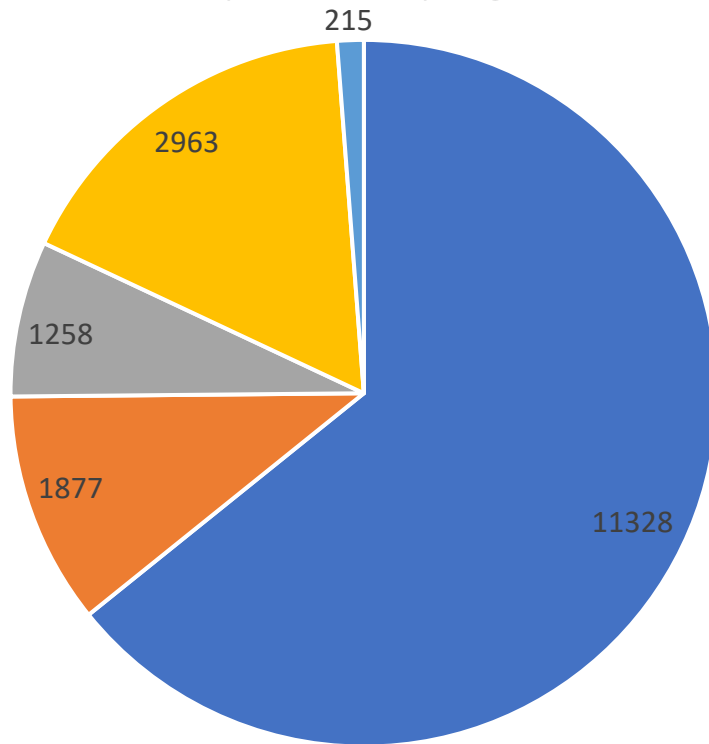

Library Statistical Summary June 2026

Library Circulation	25,064	Total Library Cards	17,618		
E-checkouts	4,858	New Registrations	143		
Oasis Circulation	86	# of Borrowers Using Collection	2,821		
Bookmobile Circulation	198	Documents Notarized	21		
Total Circulation	30,206	Passports Executed	71		
		Home Delivery	99		
2026 Year to Date	169,390	Pick Up Locker	14		
2025 Year to Date	142,612				
% Change 26 to 25	15.80%			# of PR	Atdnce
				NPL	NPL
				Oasis	Oasis
Yr to Date Door Count 2026	103,193	Childrens	15	505	
Yr to date Door Count 2025	101,728	Adult	17	210	
% Change 2026-2025	1.4%	Teen	4	51	
		Children Outreach	4	164	
ILL to NPL	n/a	Non-library	10	48	
ILL from NPL	n/a	Outreach	9	580	
		Passive	4	800	
	NPL	Oasis	BKM	Ancestry	217
Hours Open	254	231	23	Her.Quest	36
Self Check	12,193	63	n/a	Lnk Lrn	180
Wireless	10,493	998	n/a	Libby	4,501
Internet Use	592	58	n/a	LibGuides	9,536
Requests Placed	4,695	14	13	Novelist	78
# of Items Added	n/a	n/a	n/a	Trspt Lng	60
# of Items Withdrawn	n/a	n/a	n/a	NY Times	
Door Count	15,364	2,648	580	Crtv Bug	16
				Kanopy	357
				Total	14,981

Library Cards by Age Level June 2026

■ Adult ■ YA ■ J Children ■ CS College ■ HD Home Delivery ■ Other