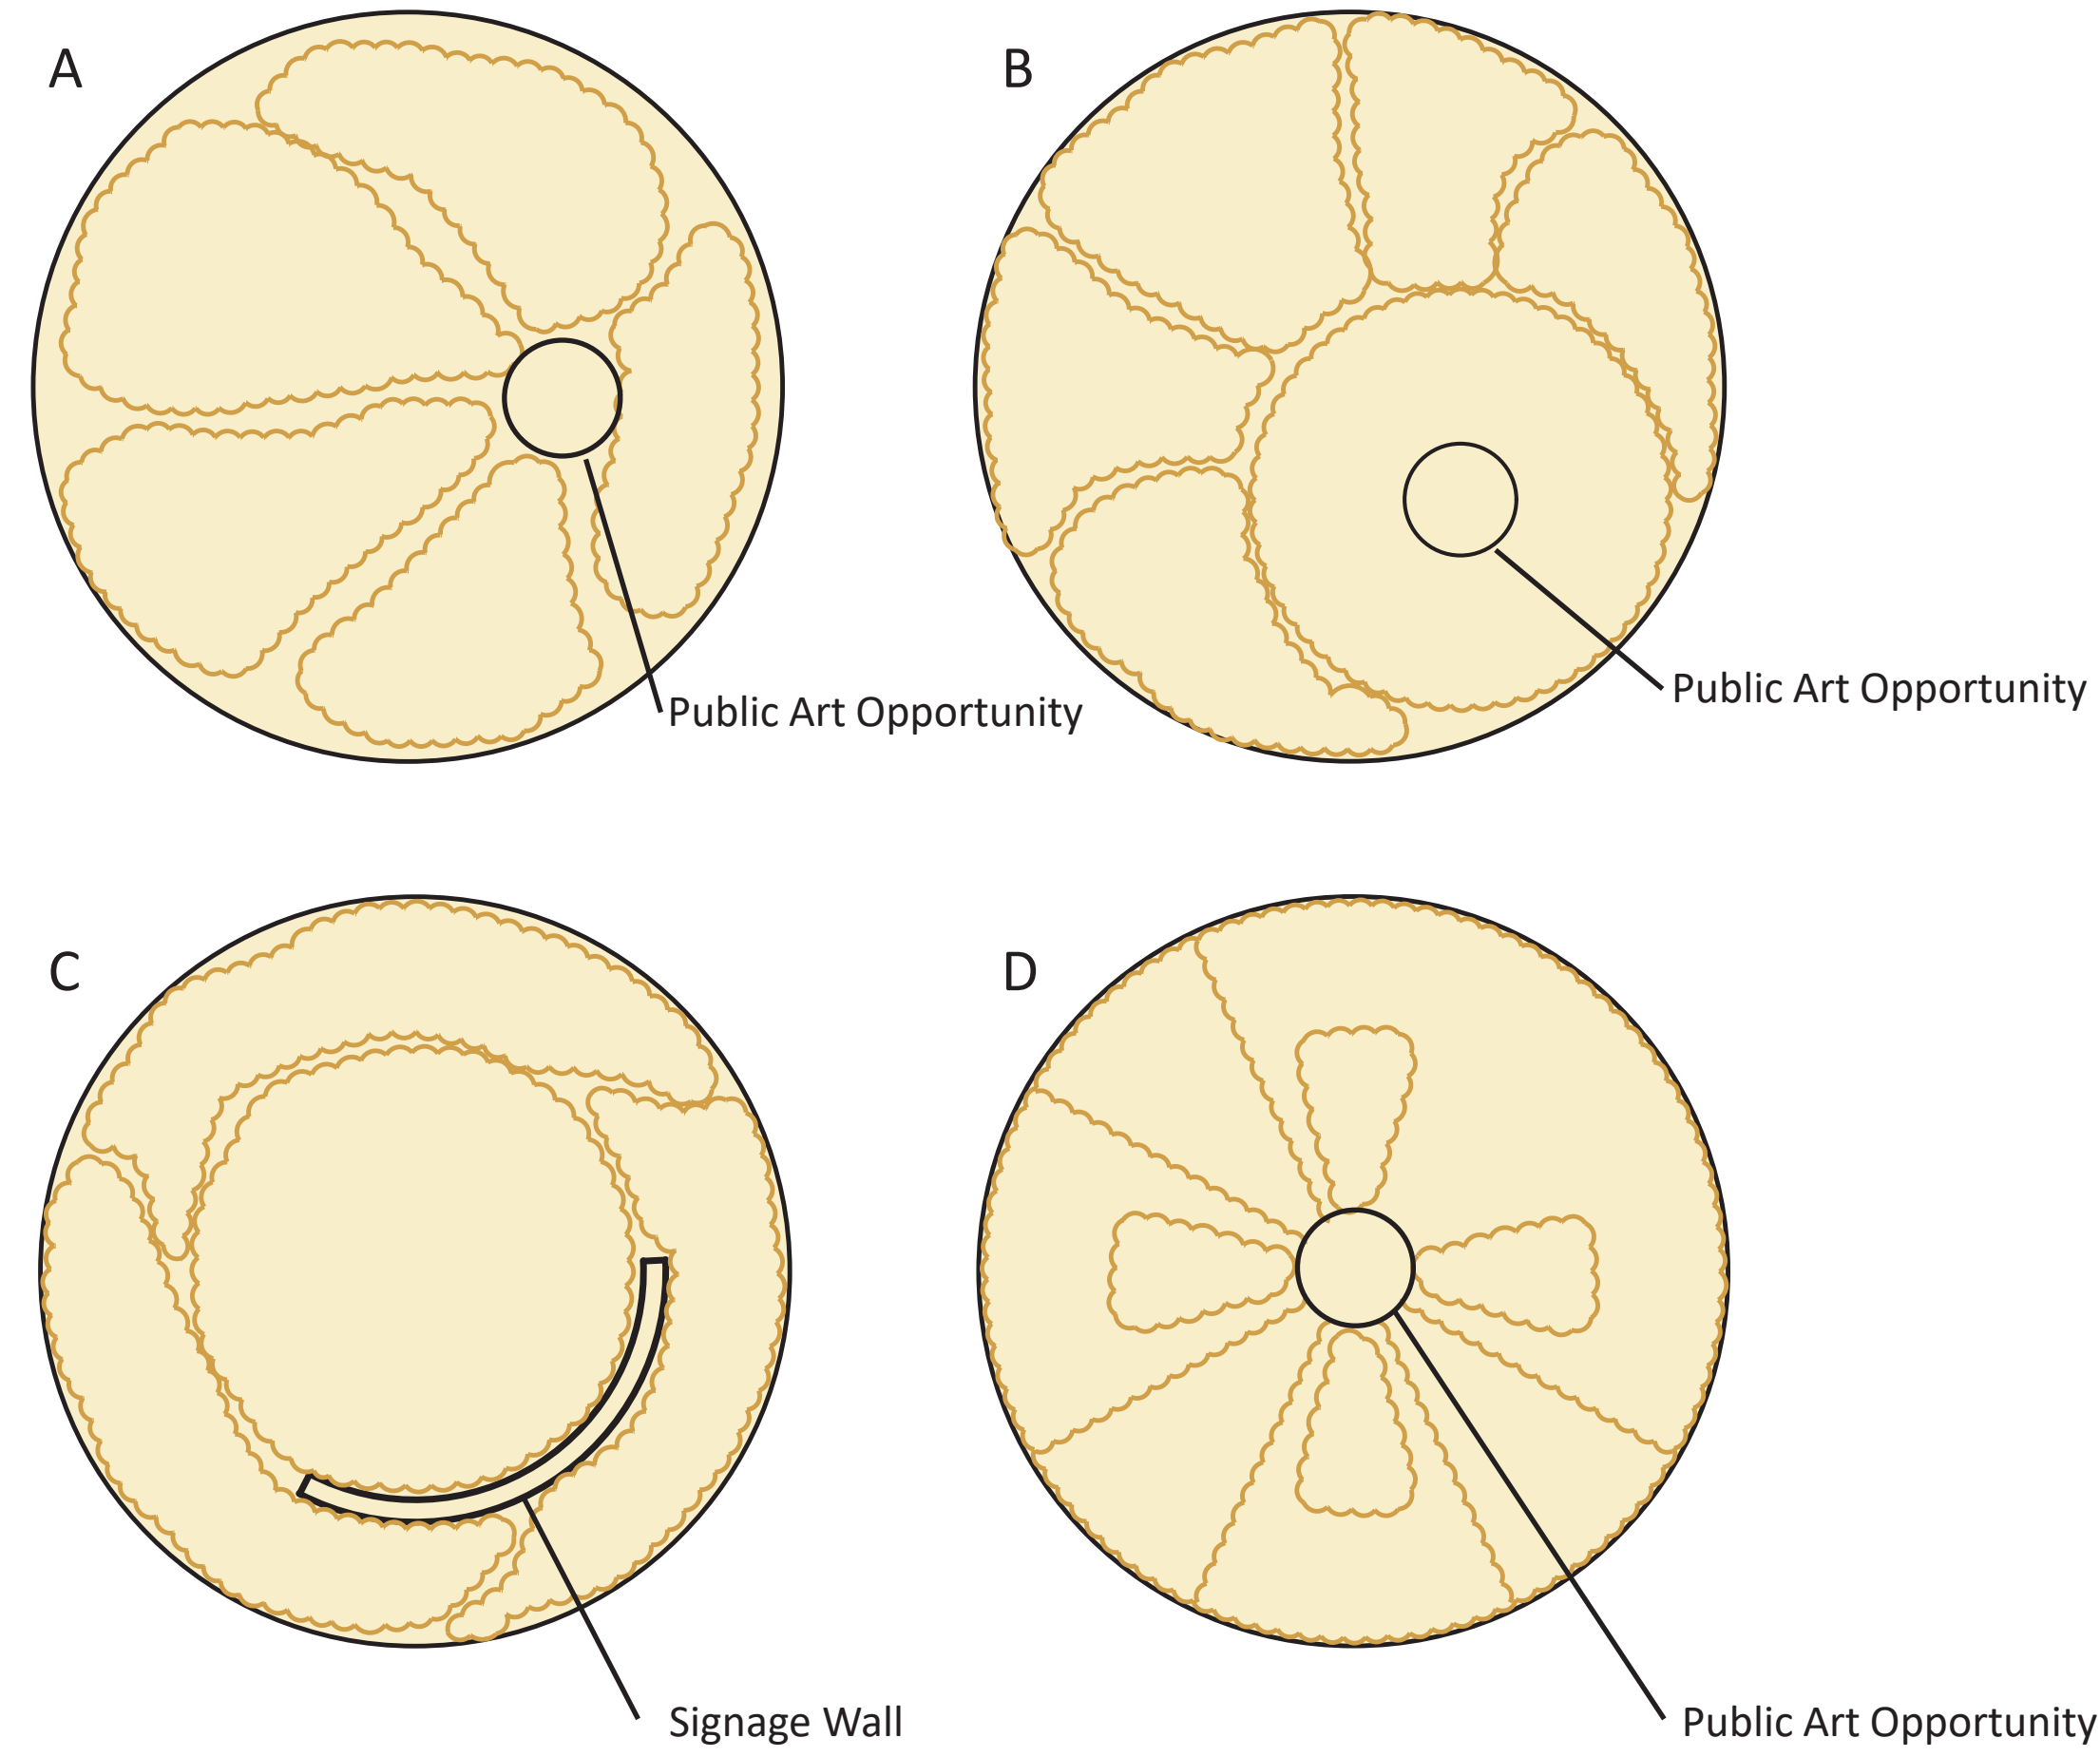

Daylily

Catmint

Tall Sedum

Purple Coneflower

Switchgrass

Roundabout Design

Roundabout Example River Falls, MN

Art Opportunities

Murals in Tunnel

Lighted Tunnel

Art in Roundabout

Art in Roundabout

Roundabout Example Cottage Grove, MN

Roundabout Example Eagan, MN

Roundabout Example Columbia Heights, MN

Roundabout Example Edina, MN

- ORNAMENTAL TREE
- NATIVE SEEDING
- SHADE TREE
- SHRUB MASSING
- PERENNIAL AND SHRUB MASSING
- TUNNEL

- PEDESTIRAN SCALE LIGHTING
- MEDIAN PLANTINGS
- WAY FINDING SIGNS

- RETAINING WALL
- TRAILHEAD NODE
- CONIFEROUS BUFFER TREES