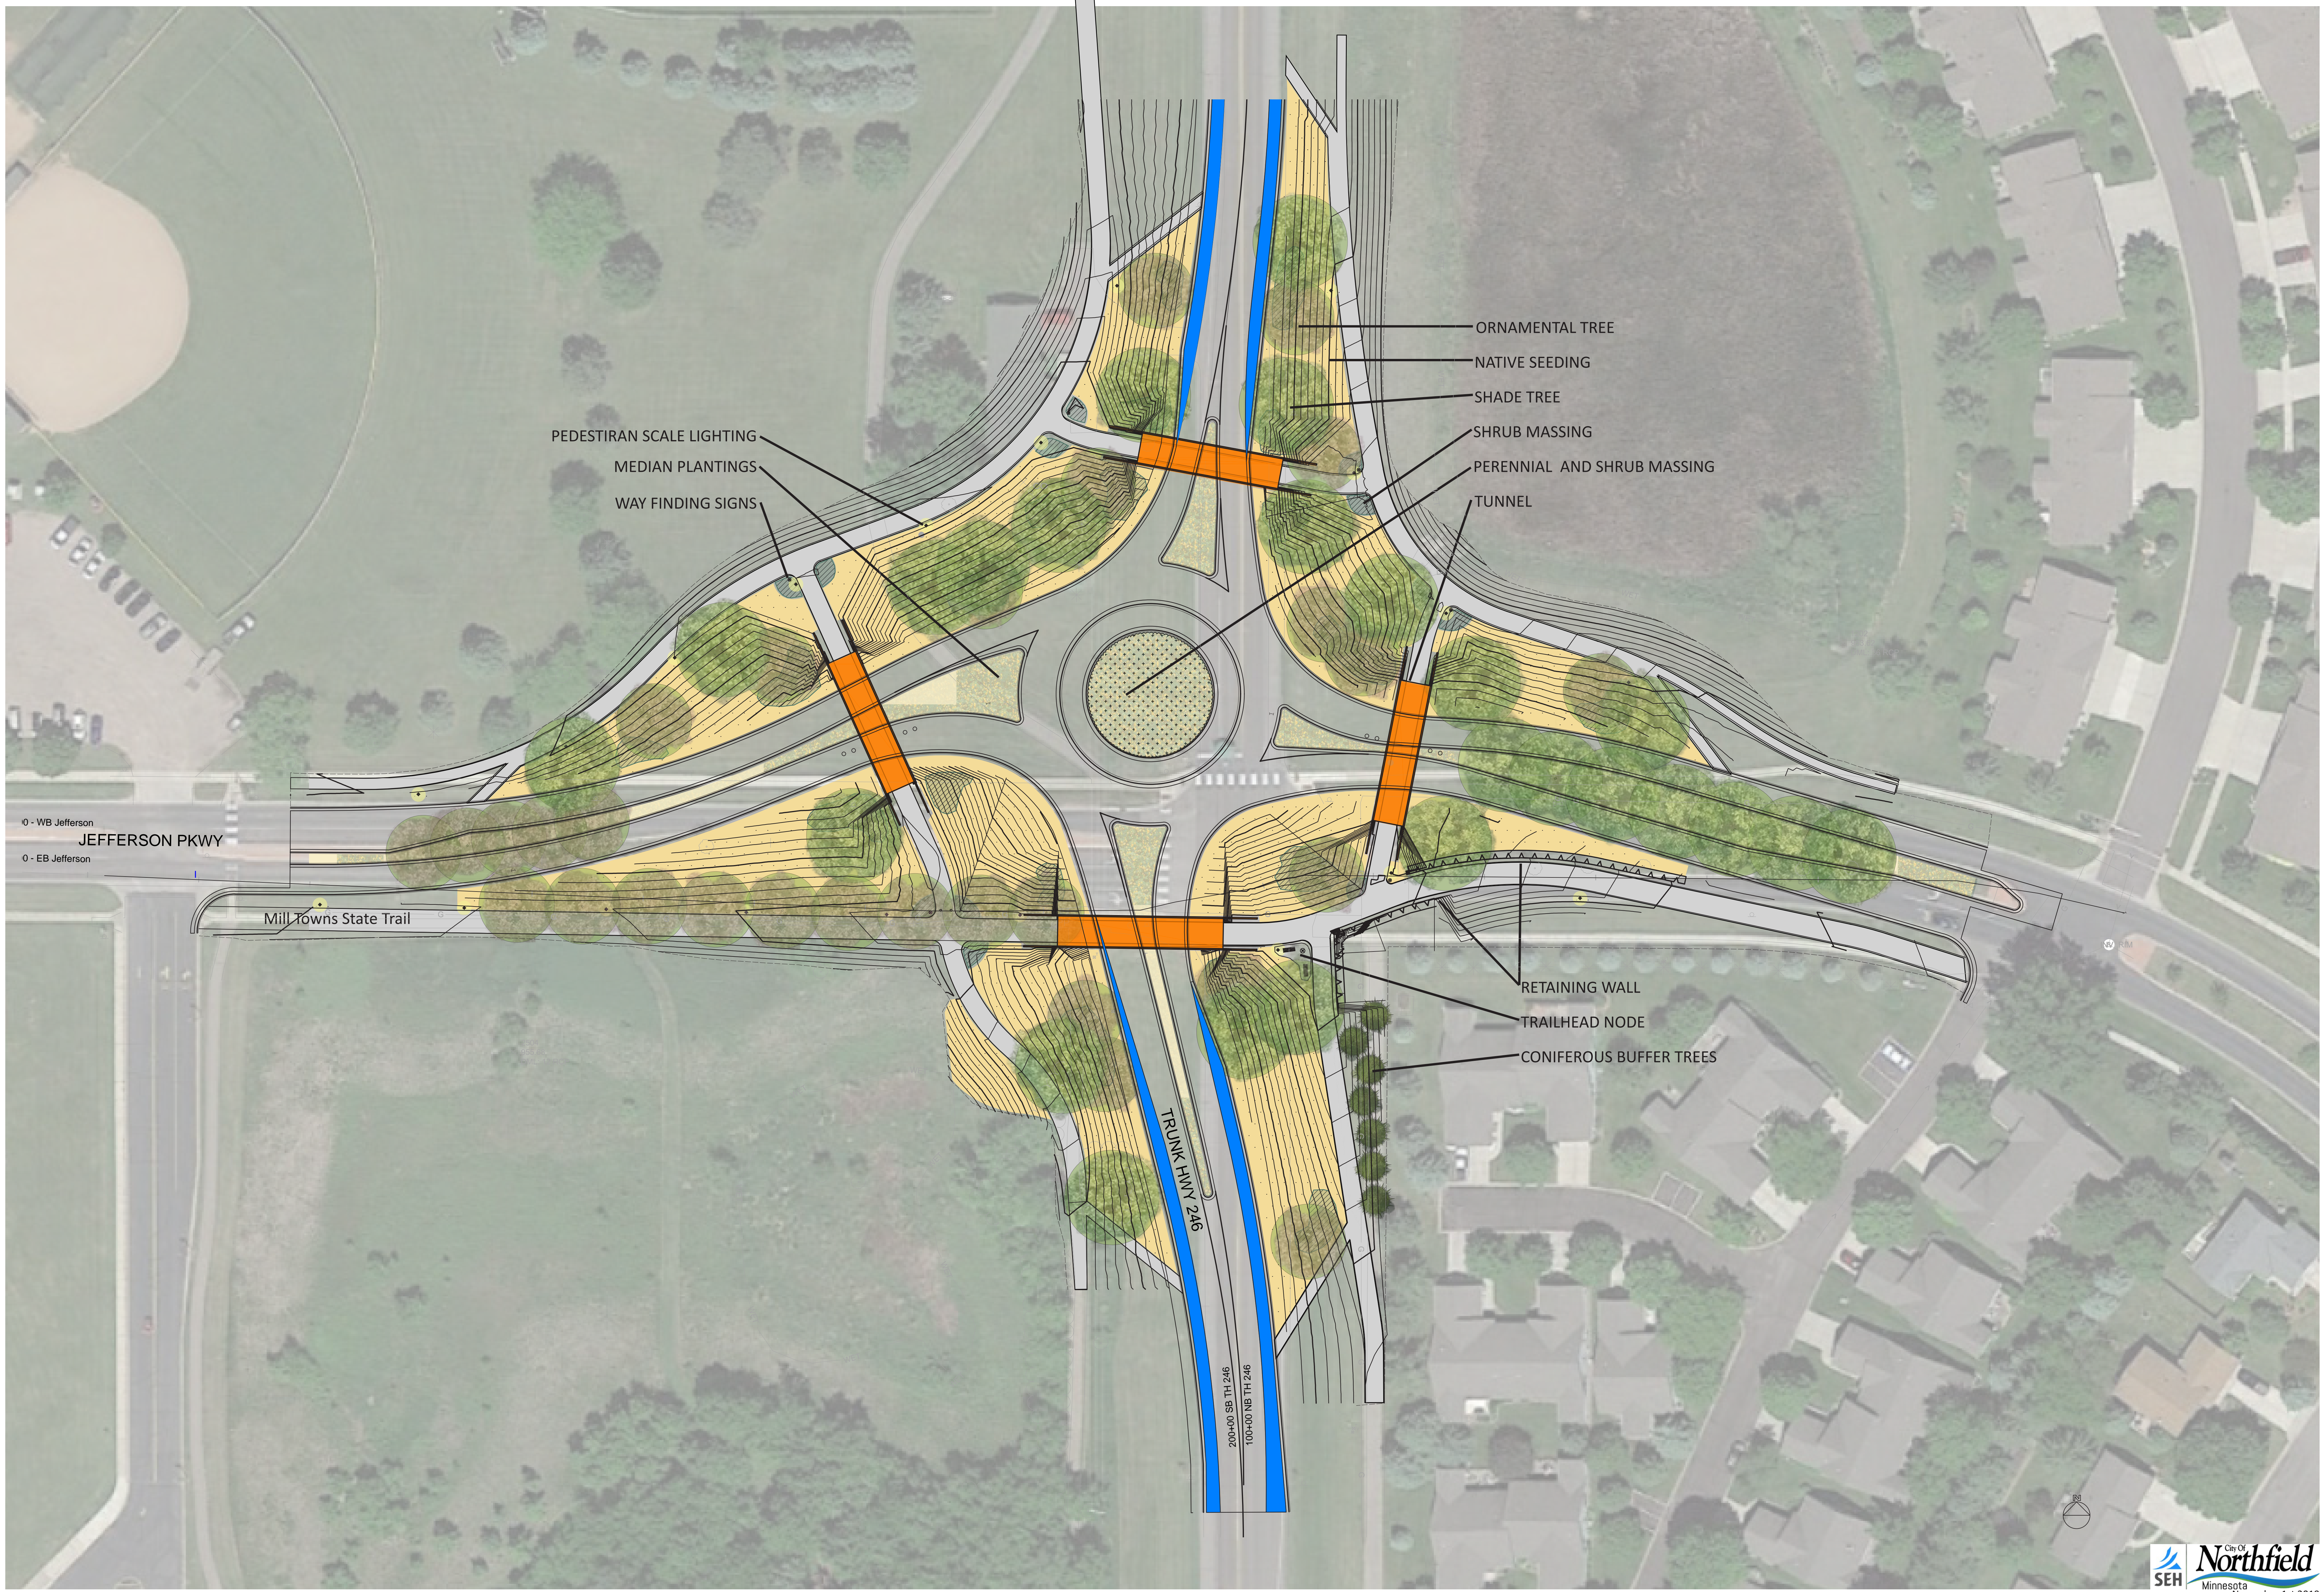

JEFFERSON PARKWAY ROUNDABOUT

10 - WB Jefferson
JEFFERSON PKWY
0 - EB Jefferson

Mill Towns State Trail

TRUNK HWY 246

200+00 SB TH 246
100+00 NB TH 246

- ORNAMENTAL TREE
- NATIVE SEEDING
- SHADE TREE
- SHRUB MASSING
- PERENNIAL AND SHRUB MASSING
- TUNNEL

- PEDESTIRAN SCALE LIGHTING
- MEDIAN PLANTINGS
- WAY FINDING SIGNS

- RETAINING WALL
- TRAILHEAD NODE
- CONIFEROUS BUFFER TREES