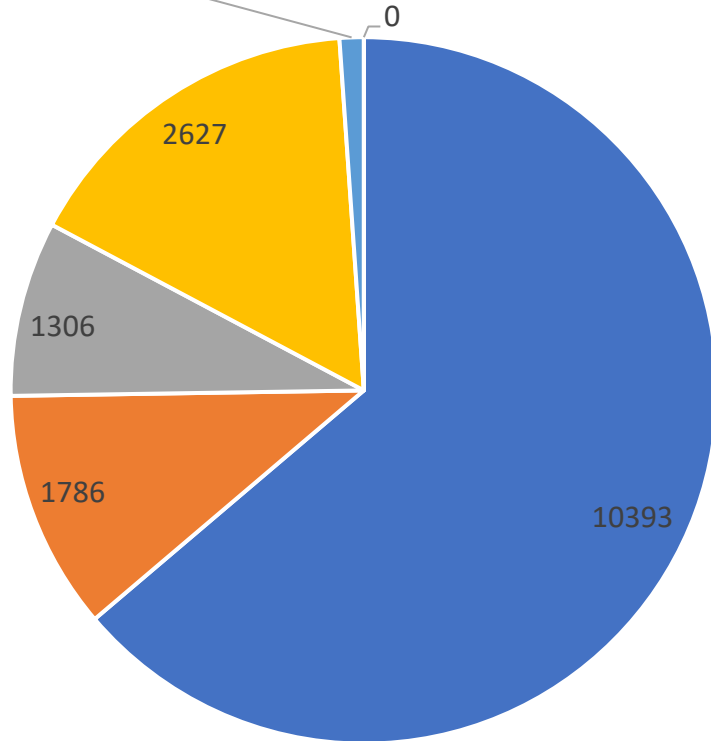

## Library Statistical Summary July 2025

<b>Library Circulation</b>	27,092	<b>Total Library Cards</b>	16,339				
<b>E-checkouts</b>	4,594	<b>New Registrations</b>	125				
<b>Oasis Circulation</b>	7	<b># of Borrowers Using Collection</b>	2,914				
<b>Bookmobile Circulation</b>	561	<b>Documents Notarized</b>	25				
<b>Total Circulation</b>	<u>32,254</u>	<b>Passports Executed</b>	135				
		<b>Home Delivery</b>	83				
<b>2025 Year to Date</b>	174,866	<b>Pick Up Locker</b>	6				
<b>2024 Year to Date</b>	<u>163,910</u>						
<b>% Change 25 to 24</b>	6.27%			<b># of PR</b>	<b>Atdnce</b>	<b># of PR</b>	<b>Atdnce</b>
				NPL	NPL	Oasis	Oasis
<b>Yr to Date Door Count 2025</b>	121,423	<b>Childrens</b>	18		151		
<b>Yr to date Door Count 2024</b>	<u>111,230</u>	<b>Adult</b>	12		220		
<b>% Change 2025-2024</b>	8.4%	<b>Teen</b>	5		56		
		<b>Children Outreach</b>	7		234		
<b>ILL to NPL</b>	n/a	<b>Non-library</b>	7		30		
<b>ILL from NPL</b>	n/a	<b>Outreach</b>	13		1021		
		<b>Passive</b>	7		800		
				<b>Ancestry</b>	805		
<b>Hours Open</b>	268	<b>NPL</b>	268	<b>Her.Quest</b>	0	<b>Novelist</b>	355
<b>Self Check</b>	12,590	<b>Oasis</b>	61	<b>Hoopla</b>	381	<b>Trspt Lng</b>	49
<b>Wireless</b>	11,490	<b>BKM</b>	n/a	<b>Libby</b>	3,892	<b>NY Times</b>	2159
<b>Internet Use</b>	609		n/a	<b>LibGuides</b>	9,549	<b>Crtv Bug</b>	4
<b>Requests Placed</b>	4,490		8	<b>Lnk Lrn</b>	15	<b>Kanopy</b>	321
<b># of Items Added</b>	n/a		n/a			<b>Total</b>	<u>17,530</u>
<b># of Items Withdrawn</b>	n/a		n/a				
<b>Door Count</b>	16,676		508				

Library Cards by Age Level July 2025

■ Adult ■ YA ■ J Children ■ CS College ■ HD Home Delivery ■ Other