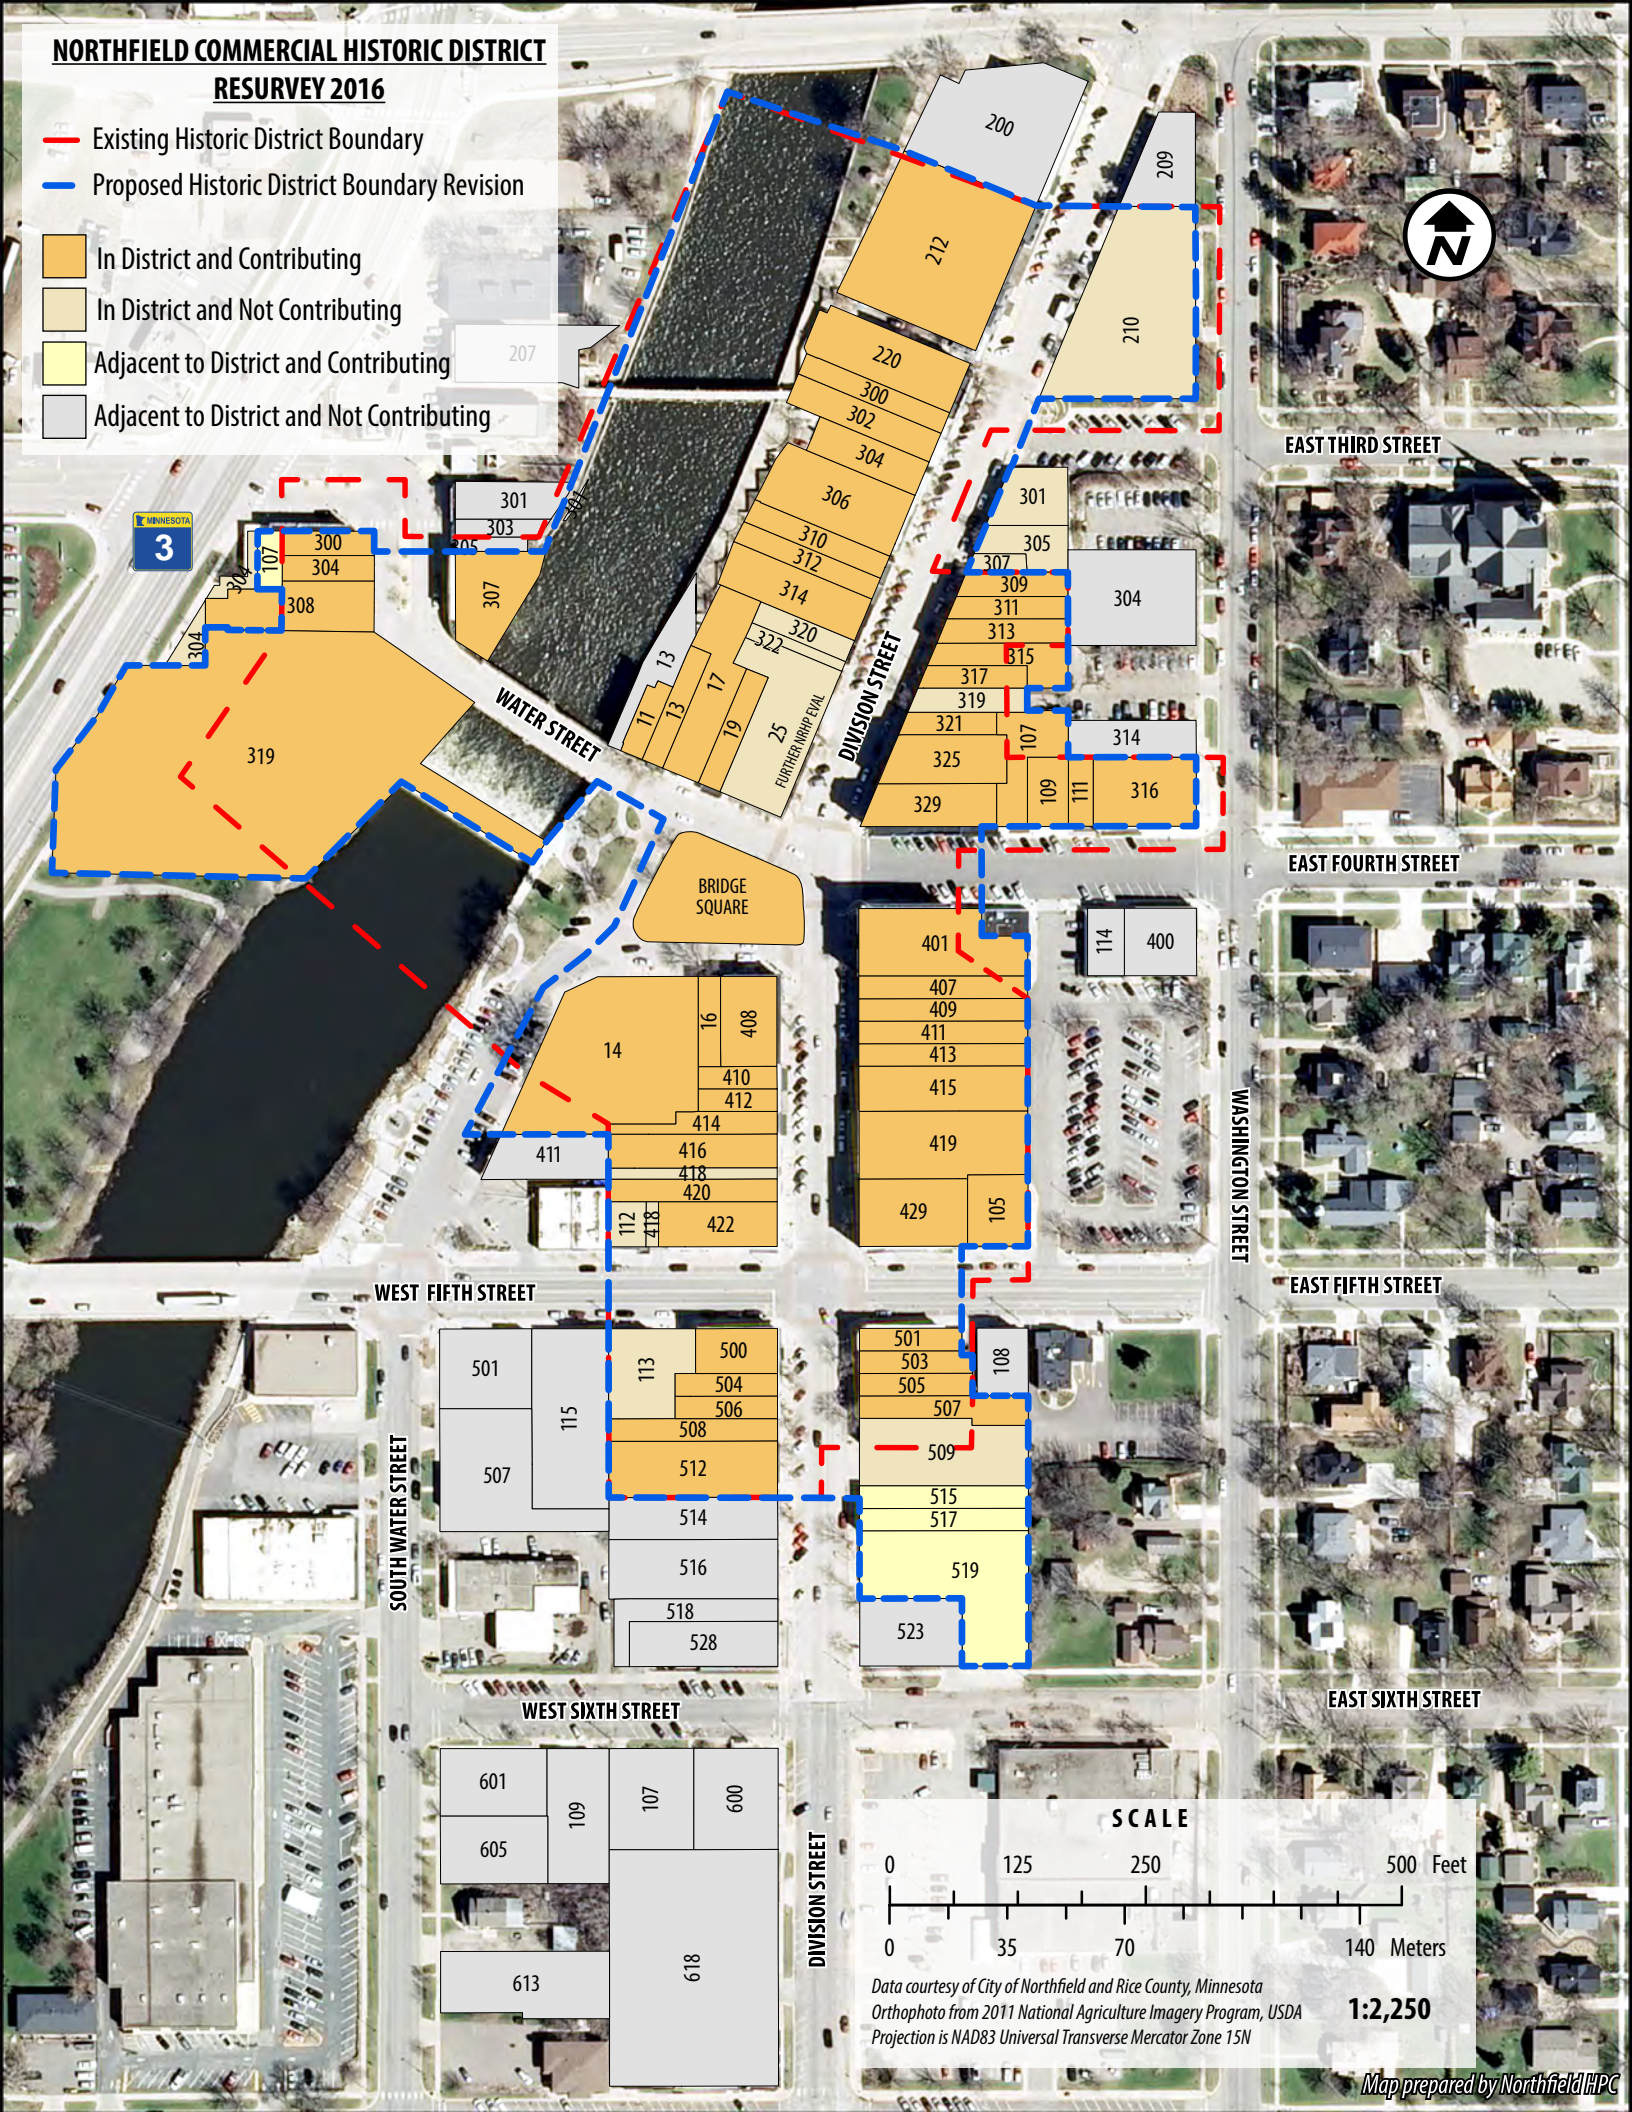

NORTHFIELD COMMERCIAL HISTORIC DISTRICT

RESURVEY 2016

- Existing Historic District Boundary
- Proposed Historic District Boundary Revision
- In District and Contributing
- In District and Not Contributing
- Adjacent to District and Contributing
- Adjacent to District and Not Contributing

EAST THIRD STREET

EAST FOURTH STREET

EAST FIFTH STREET

EAST SIXTH STREET

WEST FIFTH STREET

WEST SIXTH STREET

WASHINGTON STREET

DIVISION STREET

SOUTH WATER STREET

WATER STREET

DIVISION STREET

BRIDGE SQUARE

FURTHER WITH EQUAL

SCALE

Data courtesy of City of Northfield and Rice County, Minnesota
Orthophoto from 2011 National Agriculture Imagery Program, USDA
Projection is NAD83 Universal Transverse Mercator Zone 15N

1:2,250

Map prepared by Northfield HPC